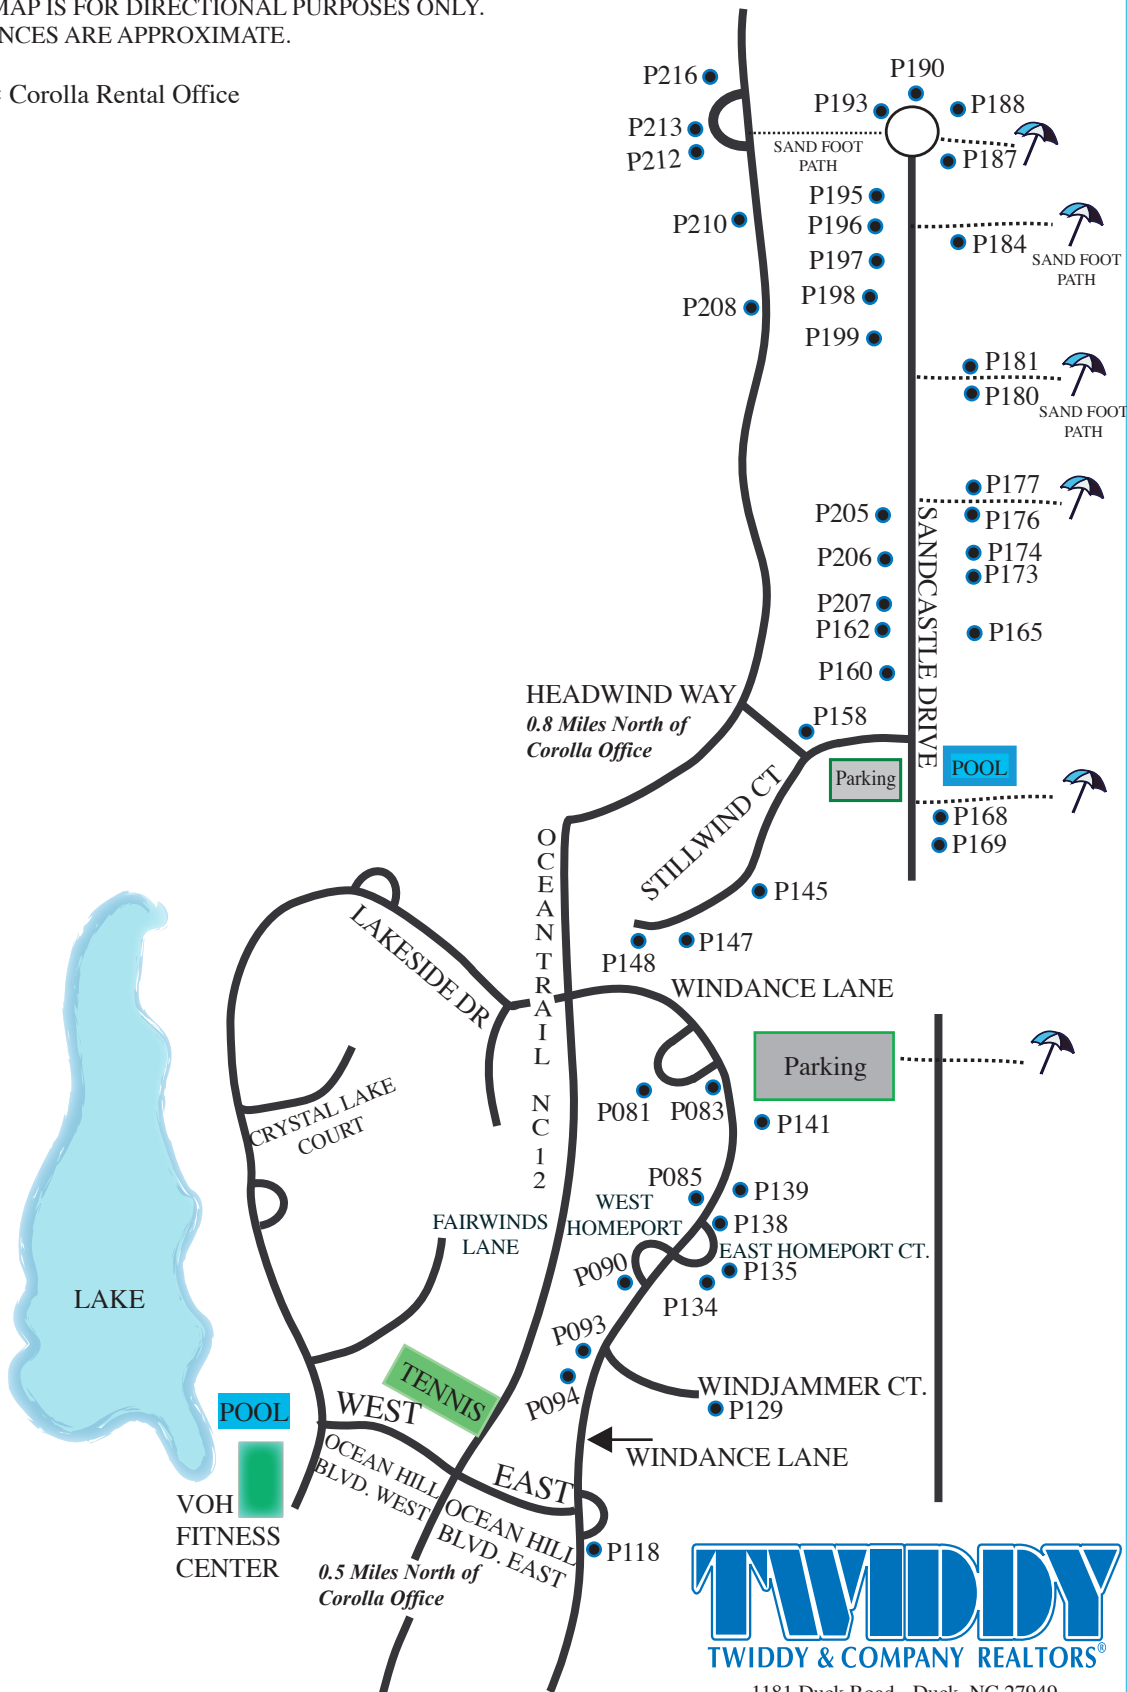

THE VILLAGES AT OCEAN HILL

THIS MAP IS FOR DIRECTIONAL PURPOSES ONLY.
DISTANCES ARE APPROXIMATE.

T = Corolla Rental Office

ATLANTIC OCEAN

T ★ You are here

TWIDDY
TWIDDY & COMPANY REALTORS®

1181 Duck Road - Duck, NC 27949
1142 Ocean Trail, PO Box 369 - Corolla, NC 27927
Rentals: (252) 457-1100 (800) 489-4339