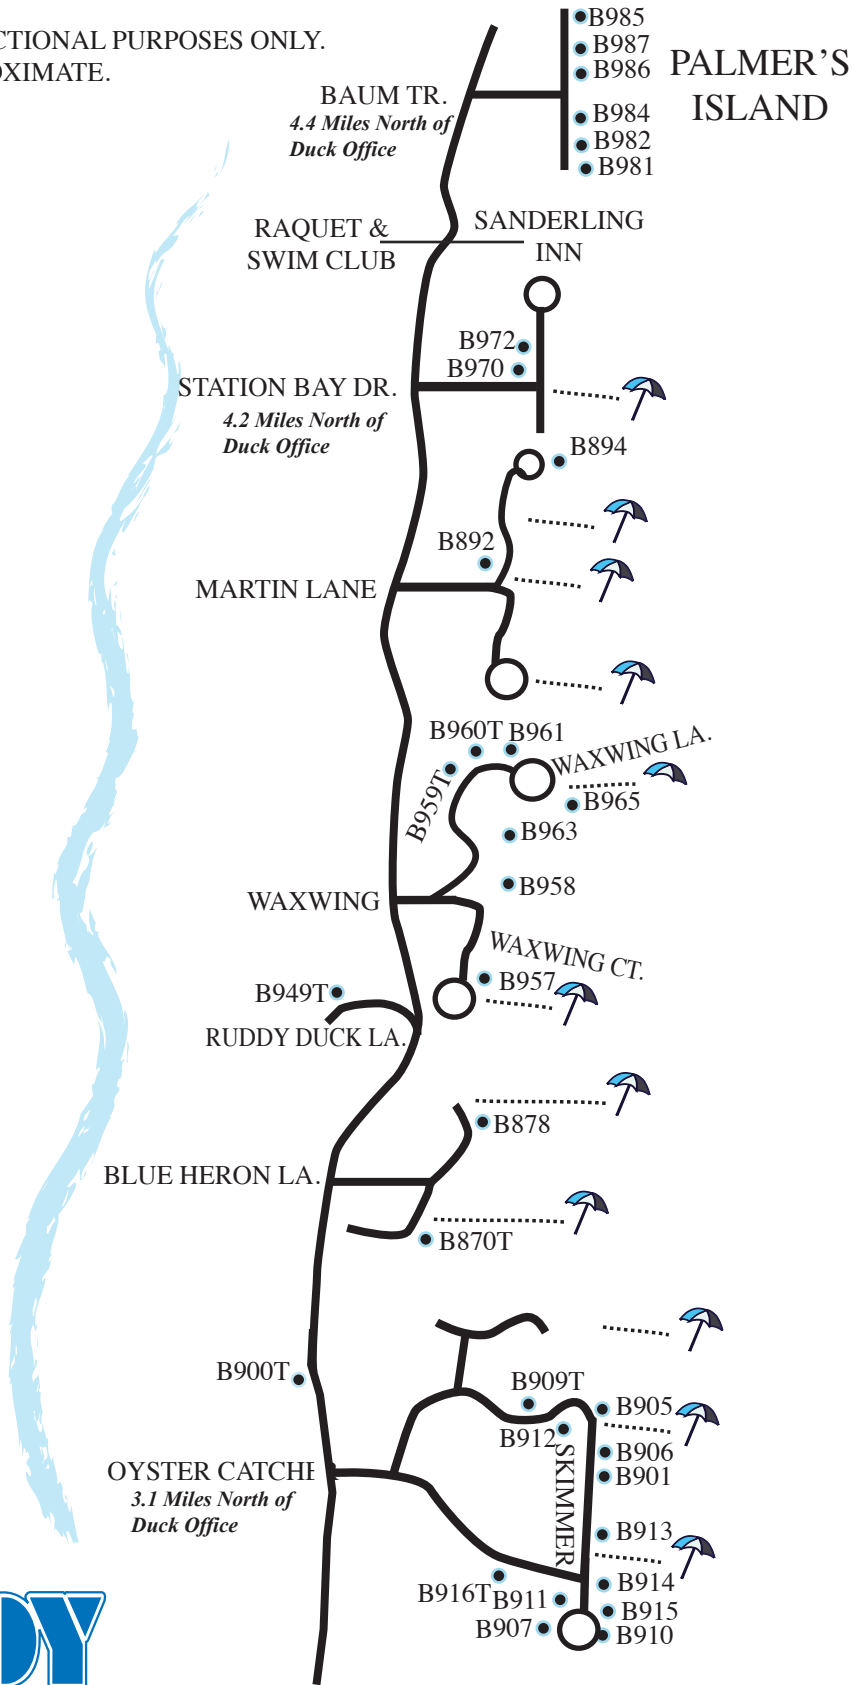

SANDERLING & PALMER'S ISLAND

THIS MAP IS FOR DIRECTIONAL PURPOSES ONLY.
DISTANCES ARE APPROXIMATE.

T = Duck Rental Office

 = BEACH ACCESS

ATLANTIC OCEAN

TWIDDY
TWIDDY & COMPANY REALTORS®

1181 Duck Road - Duck, NC 27949
1142 Ocean Trail, PO Box 369 - Corolla, NC 27927
Rentals: (252) 457-1100 (800) 489-4339