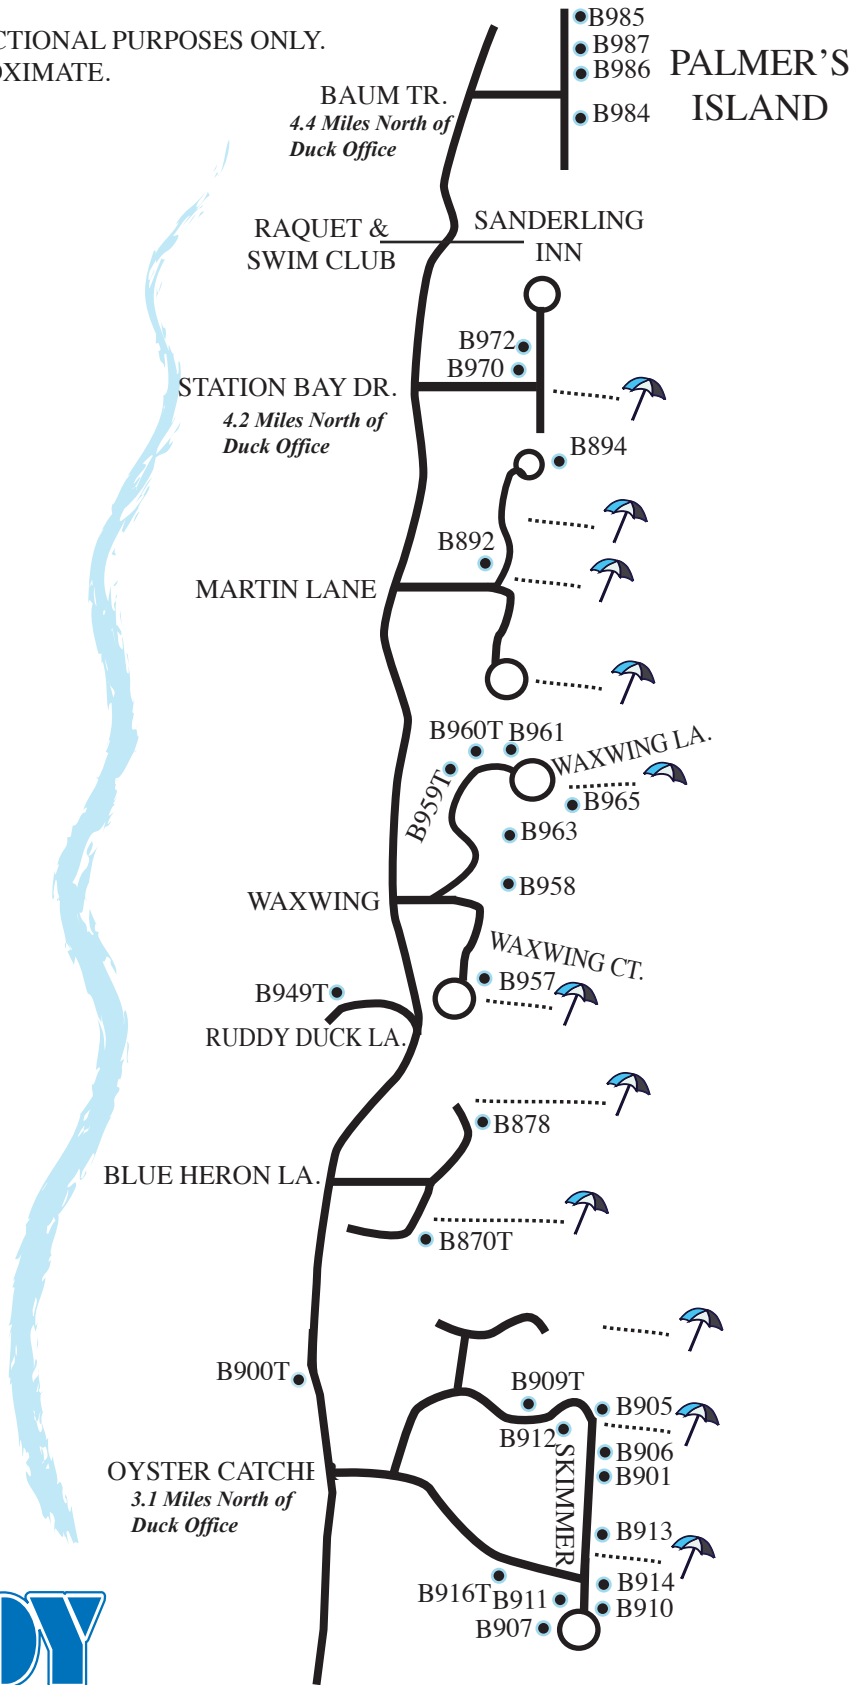

SANDERLING & PALMER'S ISLAND

THIS MAP IS FOR DIRECTIONAL PURPOSES ONLY.
DISTANCES ARE APPROXIMATE.

T = Duck Rental Office

 = BEACH ACCESS

ATLANTIC OCEAN

TWIDDY
TWIDDY & COMPANY REALTORS®

1181 Duck Road - Duck, NC 27949
1142 Ocean Trail, PO Box 369 - Corolla, NC 27927
Rentals: (252) 457-1100 (800) 489-4339