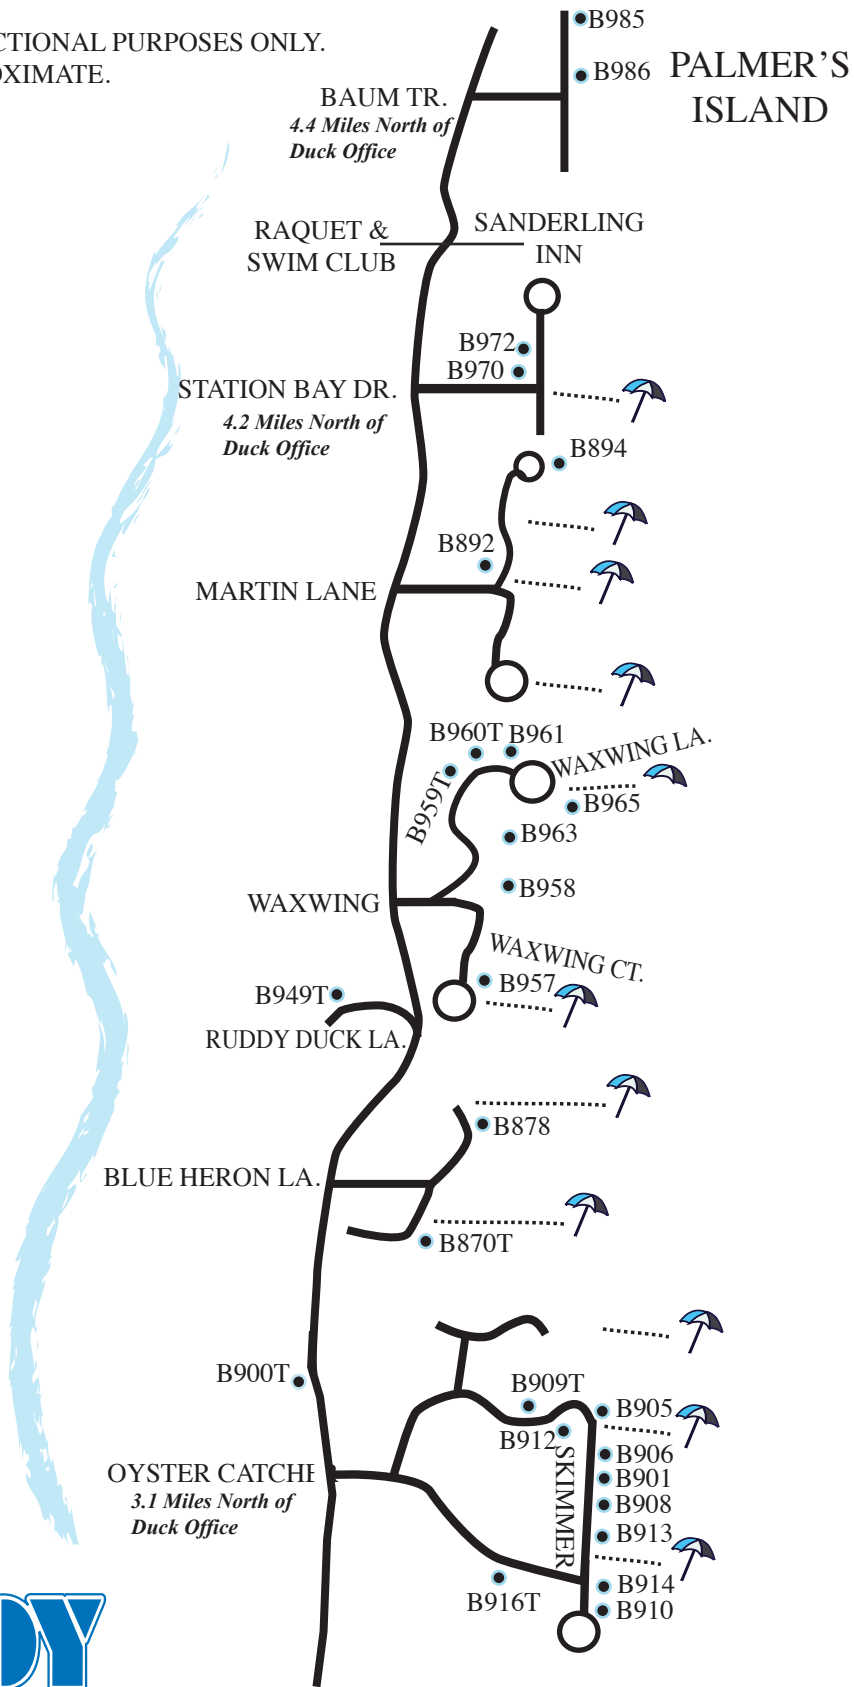

SANDERLING & PALMER'S ISLAND

THIS MAP IS FOR DIRECTIONAL PURPOSES ONLY.
DISTANCES ARE APPROXIMATE.

T = Duck Rental Office

 = BEACH ACCESS

ATLANTIC OCEAN

TWIDDY
TWIDDY & COMPANY REALTORS®

1181 Duck Road - Duck, NC 27949
1142 Ocean Trail, PO Box 369 - Corolla, NC 27927
Rentals: (252) 457-1100 (800) 489-4339