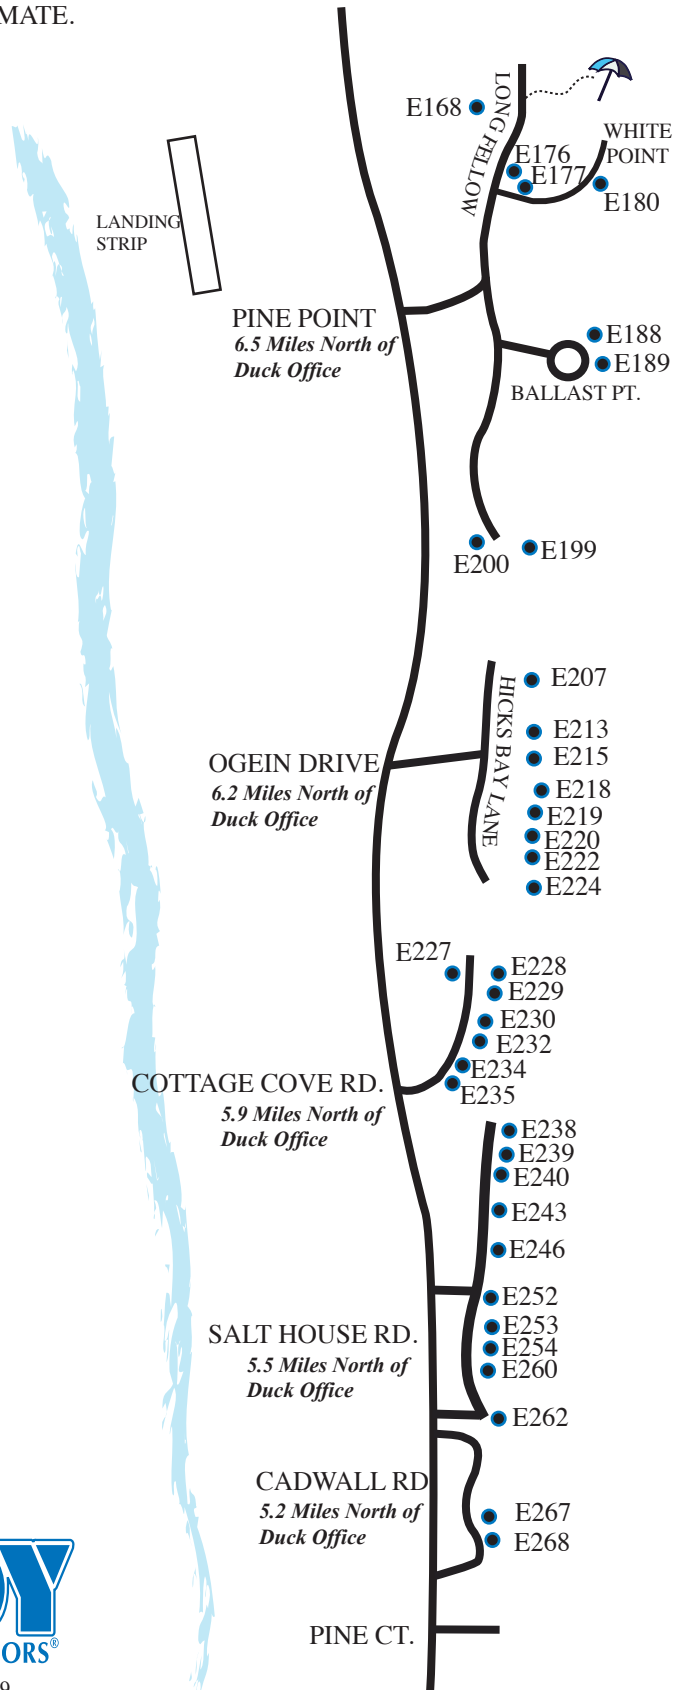

PINE ISLAND SOUTH

THIS MAP IS FOR DIRECTIONAL PURPOSES ONLY.
DISTANCES ARE APPROXIMATE.

T = Duck Rental Office

D1 - The Pine Island Lodge

 = BEACH ACCESS

ATLANTIC OCEAN

TWIDDY
TWIDDY & COMPANY REALTORS®

1181 Duck Road - Duck, NC 27949
1142 Ocean Trail, PO Box 369 - Corolla, NC 27927
Rentals: (252) 457-1100 (800) 489-4339

www.twiddy.com

T  You are here