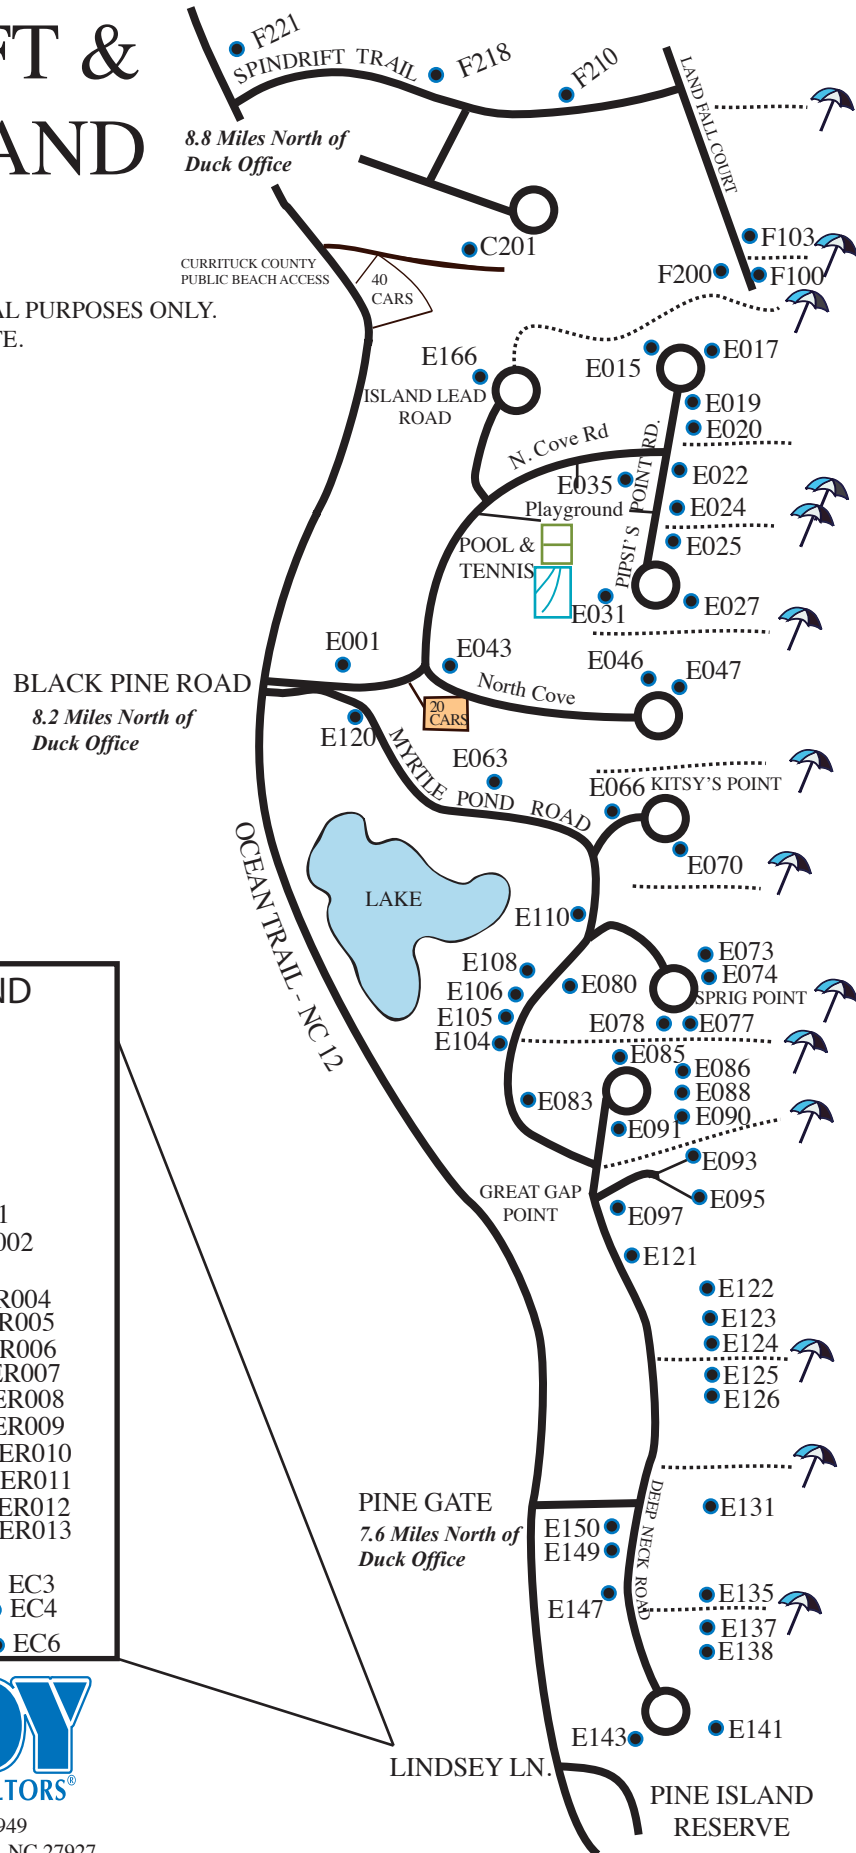

SPINDRIFT & PINE ISLAND NORTH

THIS MAP IS FOR DIRECTIONAL PURPOSES ONLY.
DISTANCES ARE APPROXIMATE.

T = Duck Rental Office

ATLANTIC OCEAN

1181 Duck Road - Duck, NC 27949
1142 Ocean Trail, PO Box 369 - Corolla, NC 27927
Rentals: (252) 457-1100 (800) 489-4339