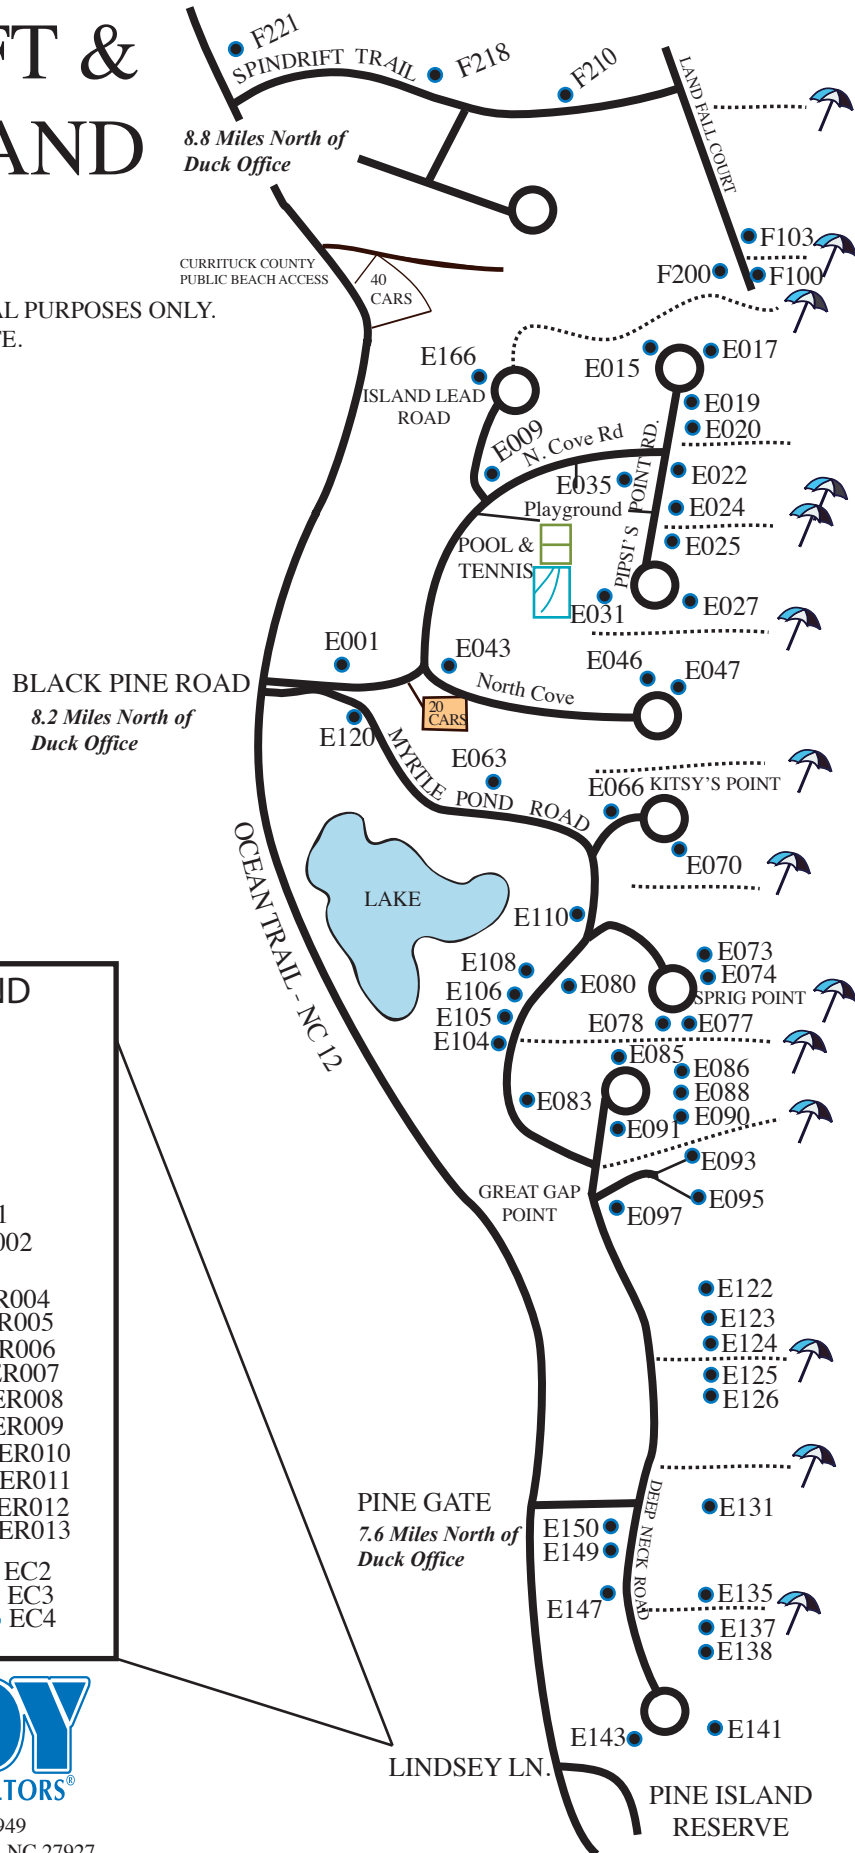

SPINDRIFT & PINE ISLAND NORTH

THIS MAP IS FOR DIRECTIONAL PURPOSES ONLY.
DISTANCES ARE APPROXIMATE.

T = Duck Rental Office

ATLANTIC OCEAN

1181 Duck Road - Duck, NC 27949
1142 Ocean Trail, PO Box 369 - Corolla, NC 27927
Rentals: (252) 457-1100 (800) 489-4339