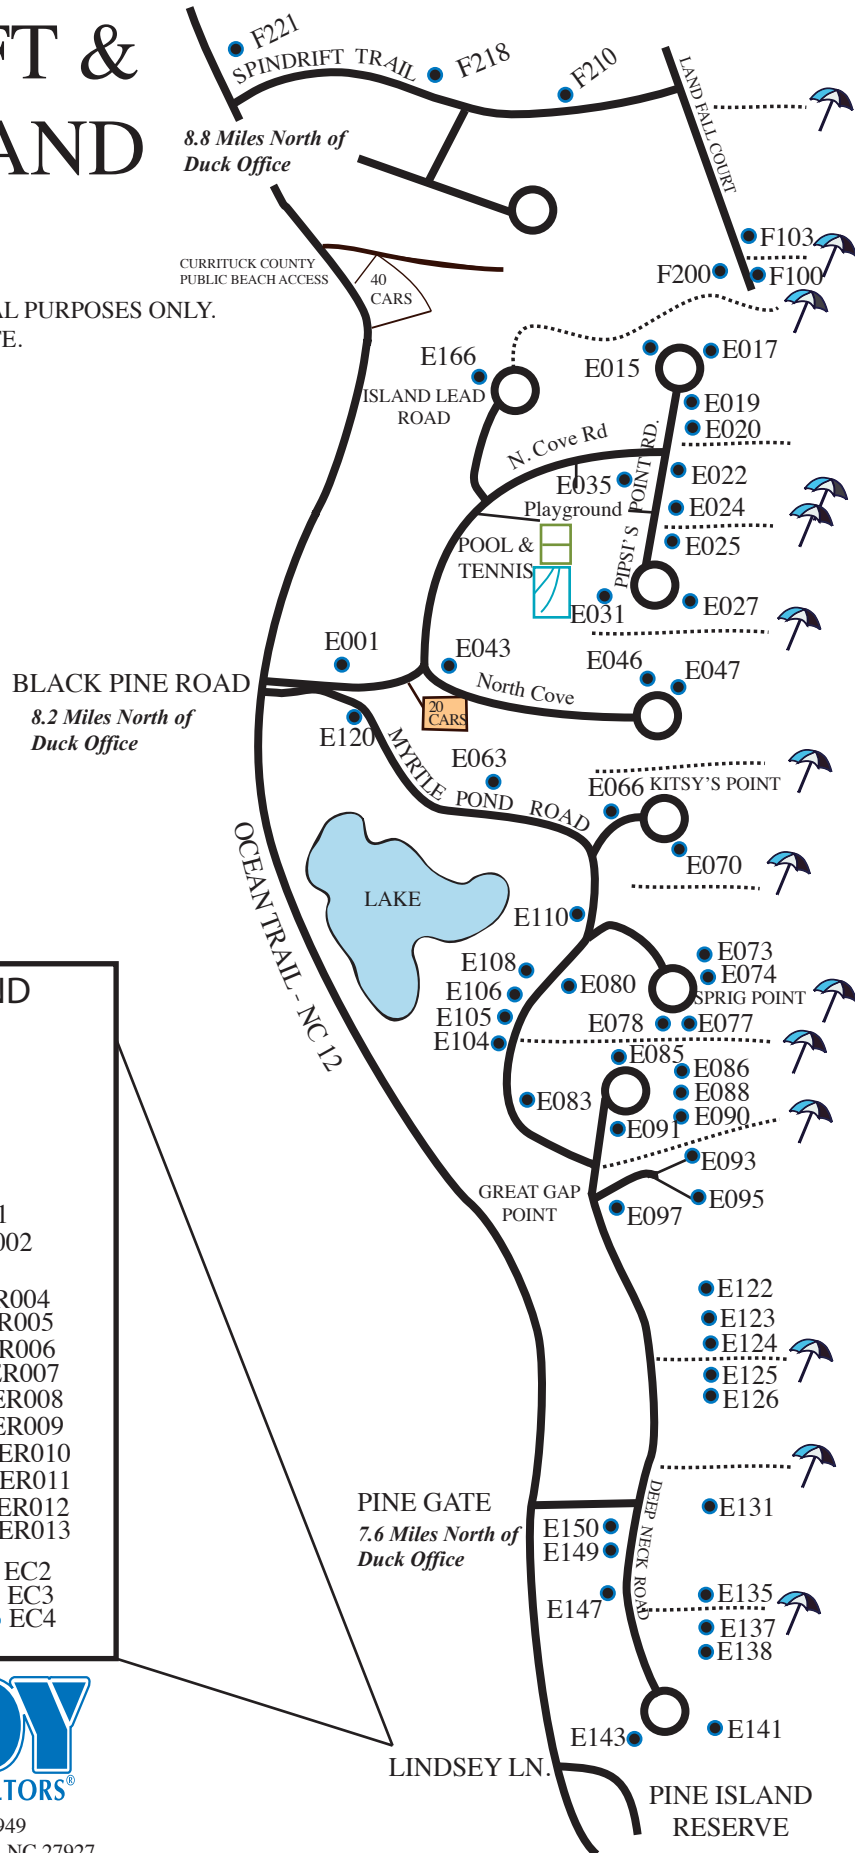

SPINDRIFT & PINE ISLAND NORTH

THIS MAP IS FOR DIRECTIONAL PURPOSES ONLY.
DISTANCES ARE APPROXIMATE.

T = Duck Rental Office

ATLANTIC OCEAN

1181 Duck Road - Duck, NC 27949
1142 Ocean Trail, PO Box 369 - Corolla, NC 27927
Rentals: (252) 457-1100 (800) 489-4339