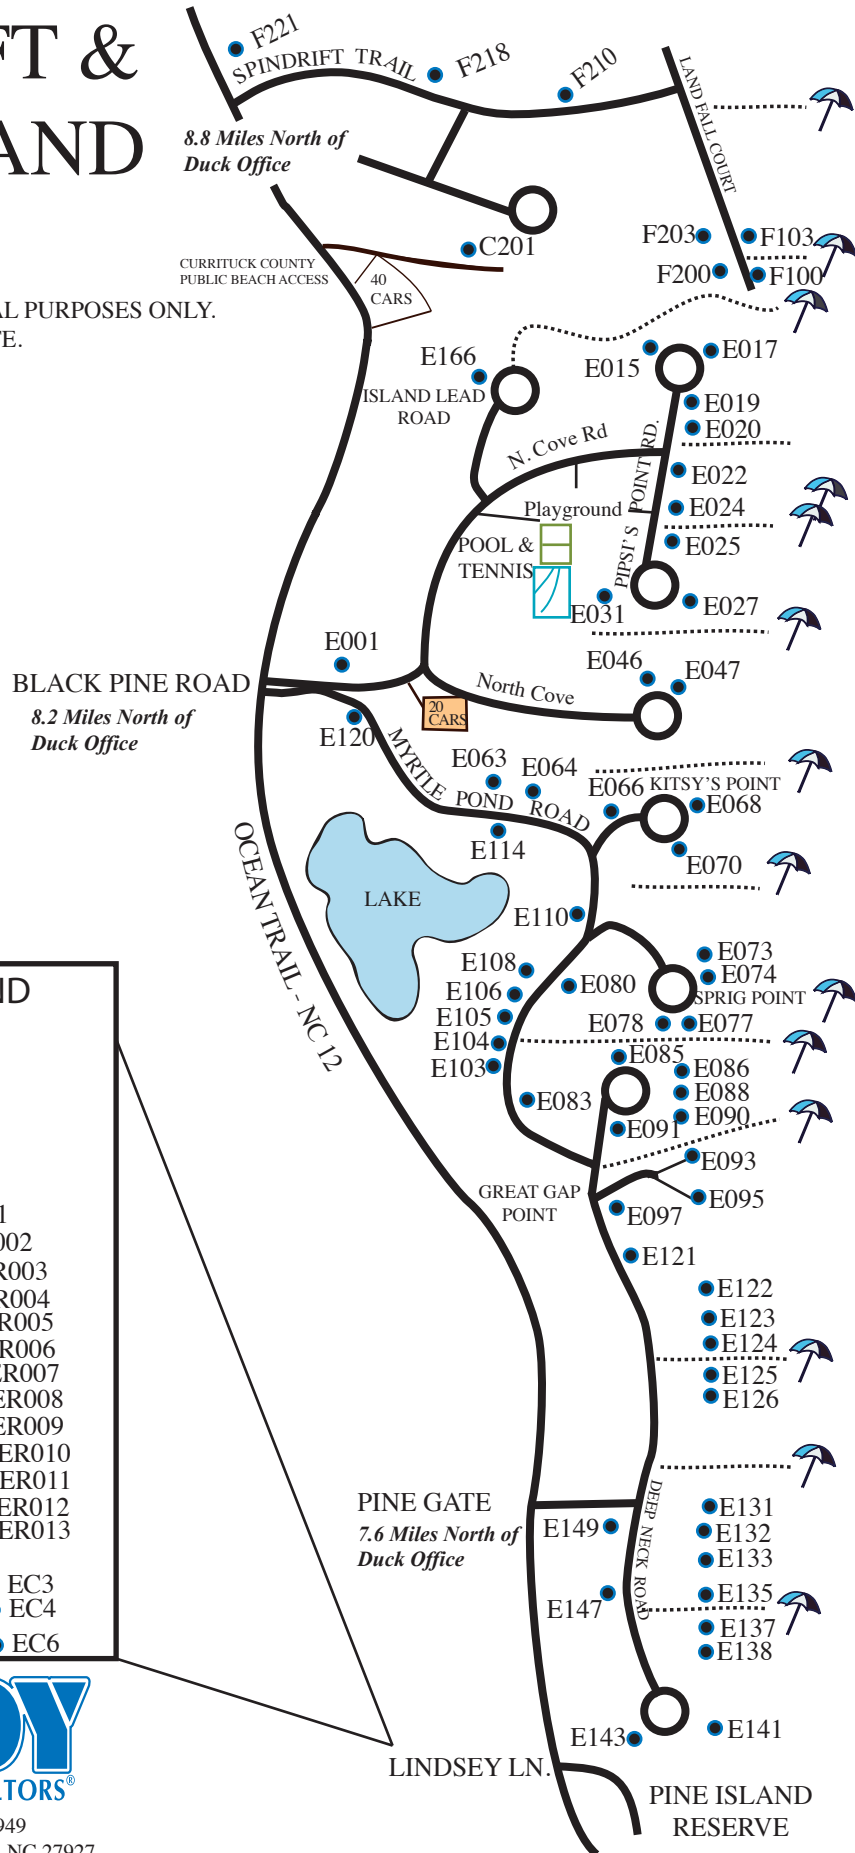

# SPINDRIFT & PINE ISLAND NORTH

THIS MAP IS FOR DIRECTIONAL PURPOSES ONLY.  
DISTANCES ARE APPROXIMATE.

**T** = Duck Rental Office

ATLANTIC OCEAN

1181 Duck Road - Duck, NC 27949  
1142 Ocean Trail, PO Box 369 - Corolla, NC 27927  
Rentals: (252) 457-1100 (800) 489-4339