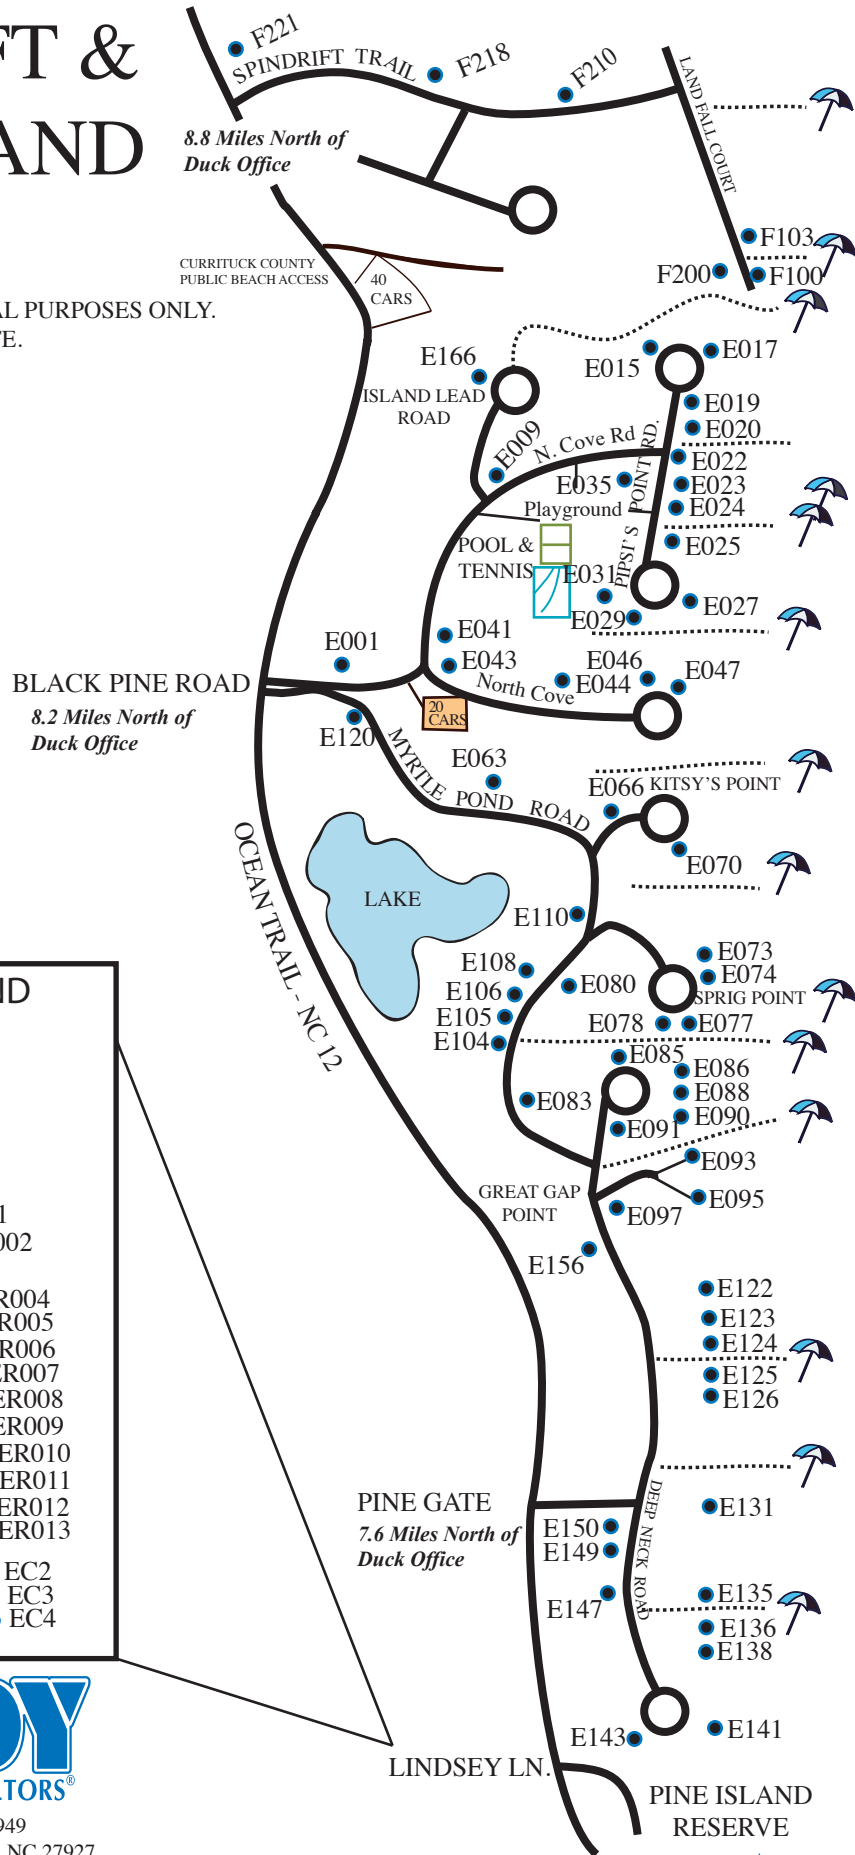

SPINDRIFT & PINE ISLAND NORTH

THIS MAP IS FOR DIRECTIONAL PURPOSES ONLY.
DISTANCES ARE APPROXIMATE.

T = Duck Rental Office

ATLANTIC OCEAN

1181 Duck Road - Duck, NC 27949
1142 Ocean Trail, PO Box 369 - Corolla, NC 27927
Rentals: (252) 457-1100 (800) 489-4339