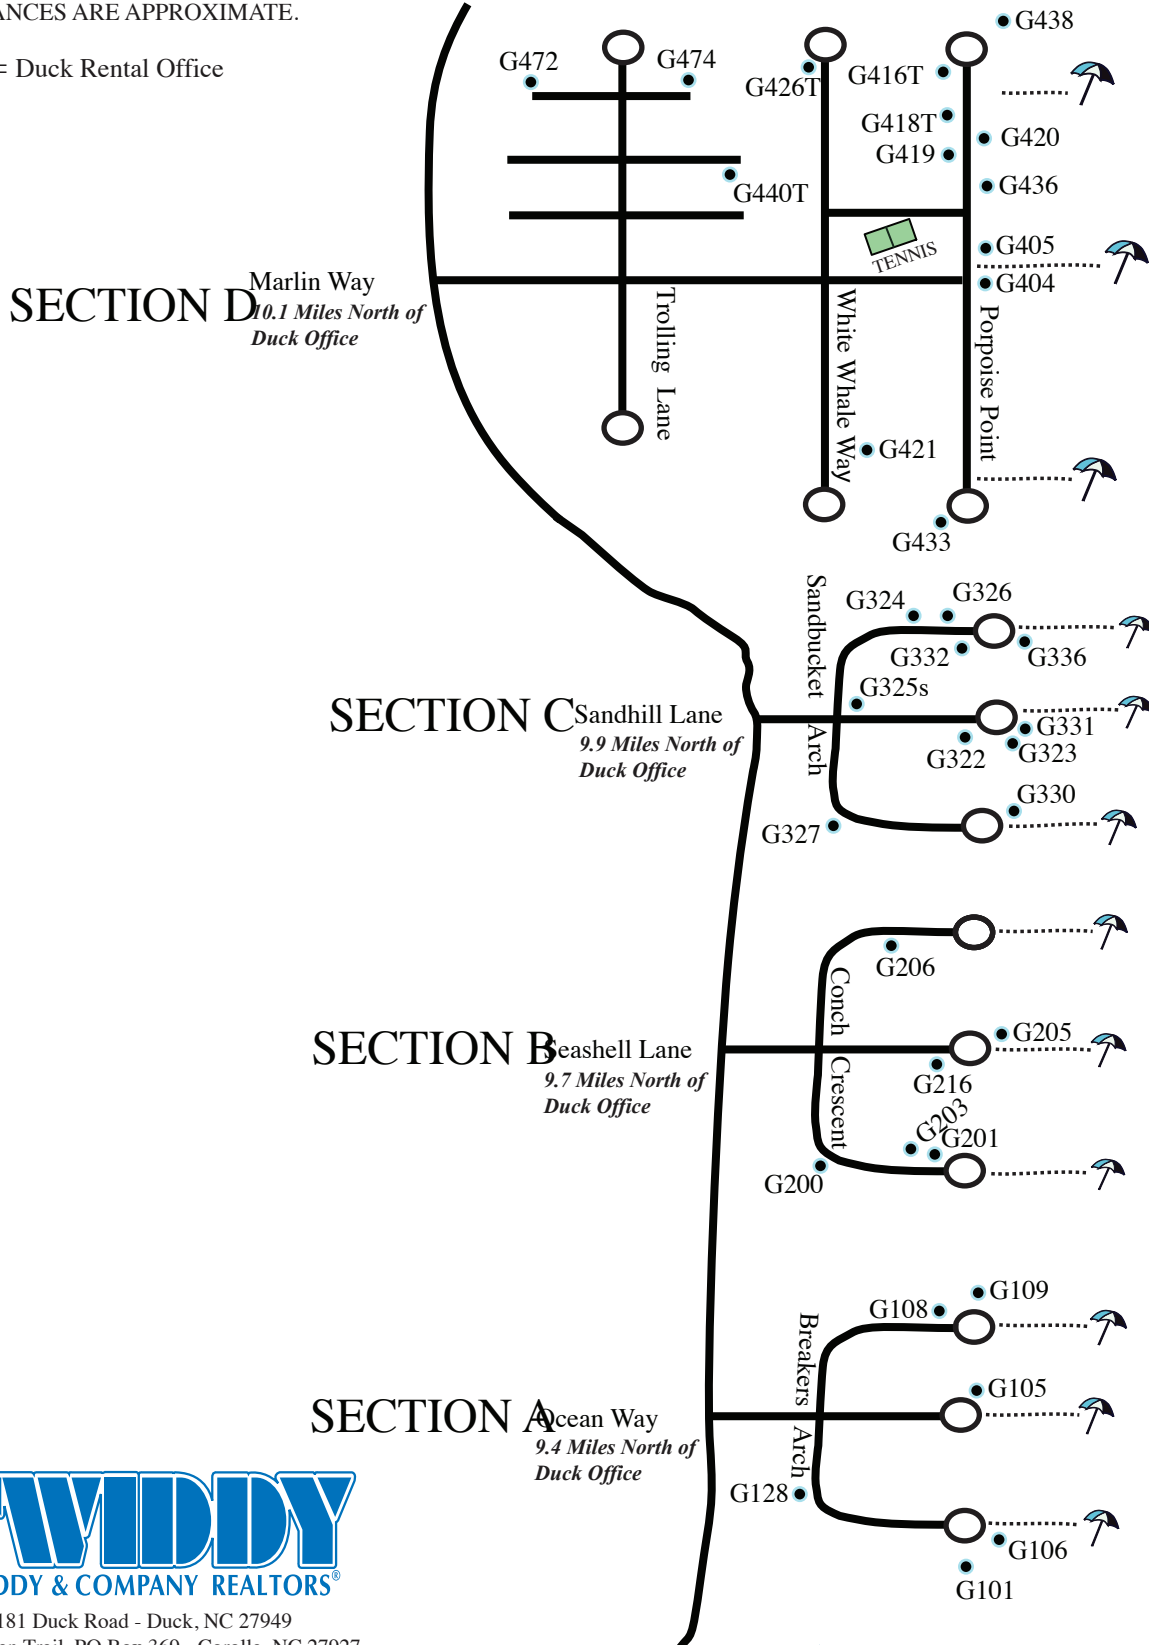

OCEAN SANDS SECTIONS A B C D

THIS MAP IS FOR DIRECTIONAL PURPOSES ONLY.
DISTANCES ARE APPROXIMATE.

T = Duck Rental Office

ATLANTIC
OCEAN

T ★ You are here

TWIDDY
TWIDDY & COMPANY REALTORS®

1181 Duck Road - Duck, NC 27949
142 Ocean Trail, PO Box 369 - Corolla, NC 27927
Rentals: (252) 457-1100 (800) 489-4339