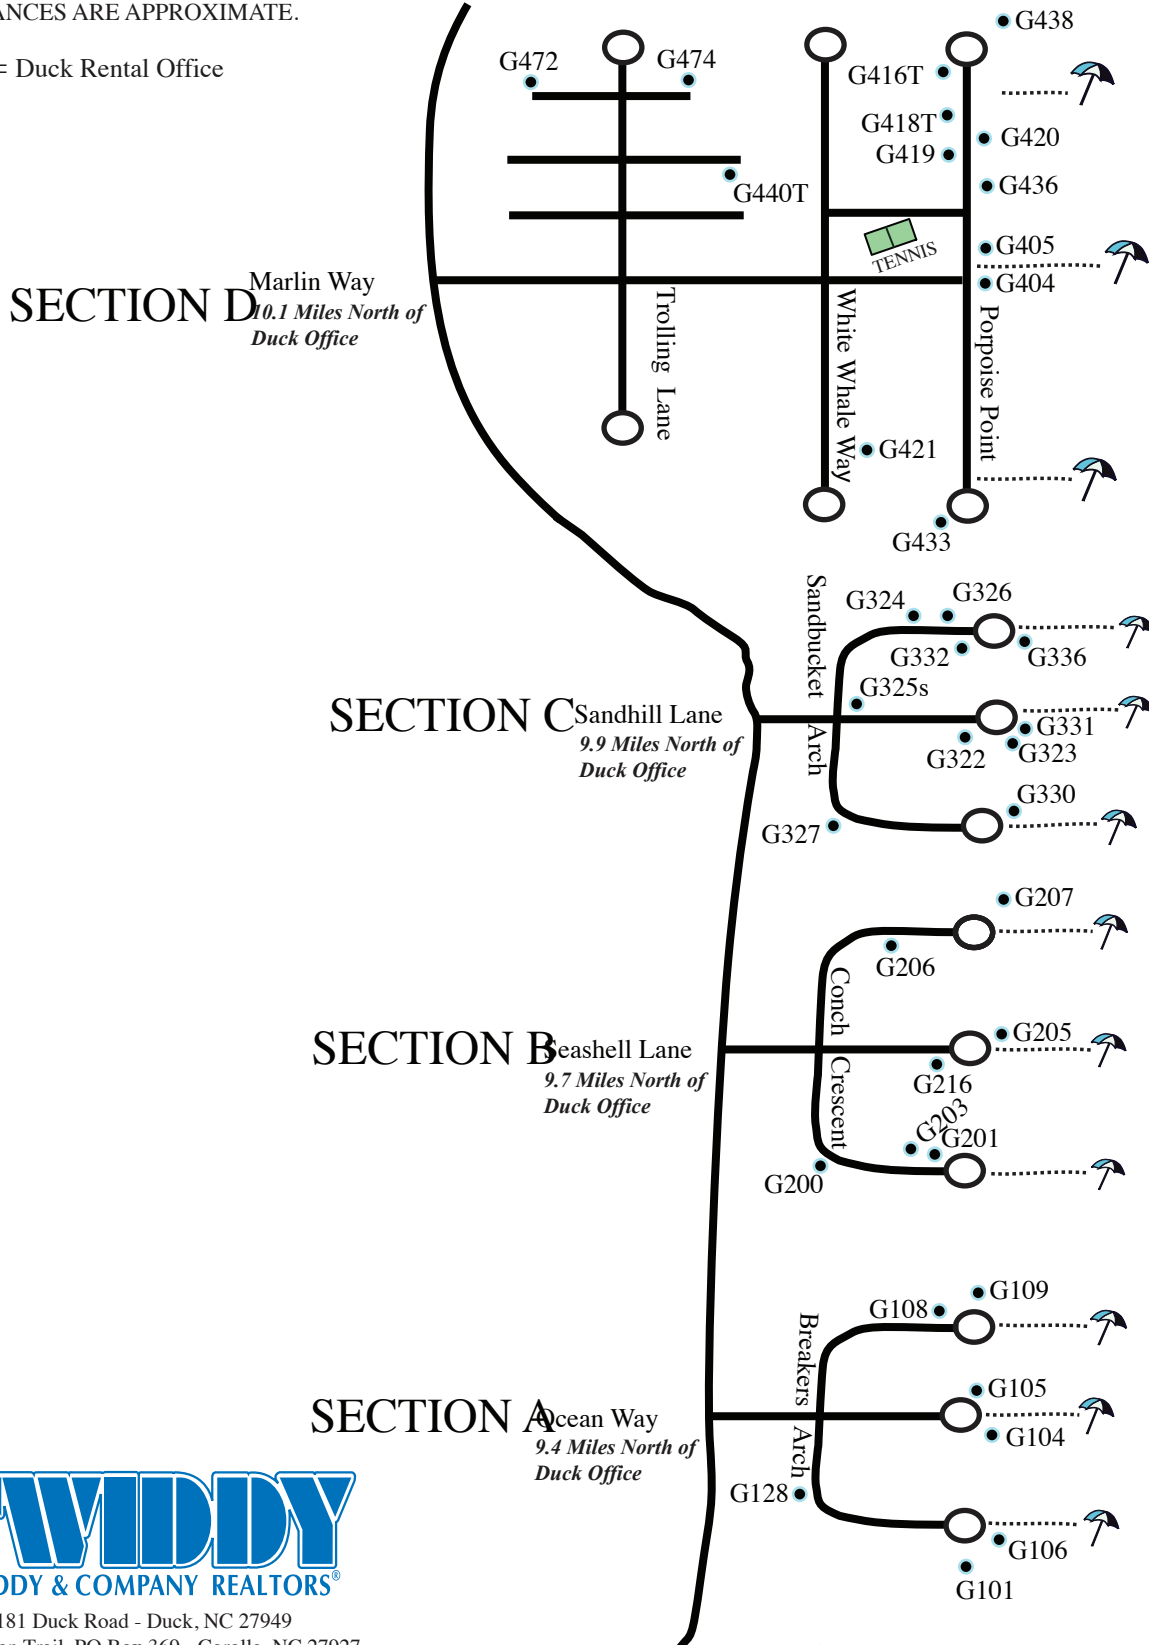

OCEAN SANDS SECTIONS A B C D

THIS MAP IS FOR DIRECTIONAL PURPOSES ONLY.
DISTANCES ARE APPROXIMATE.

T = Duck Rental Office

ATLANTIC
OCEAN

TWIDDY
TWIDDY & COMPANY REALTORS®

1181 Duck Road - Duck, NC 27949
142 Ocean Trail, PO Box 369 - Corolla, NC 27927
Rentals: (252) 457-1100 (800) 489-4339

www.twiddy.com

T ★ You are here