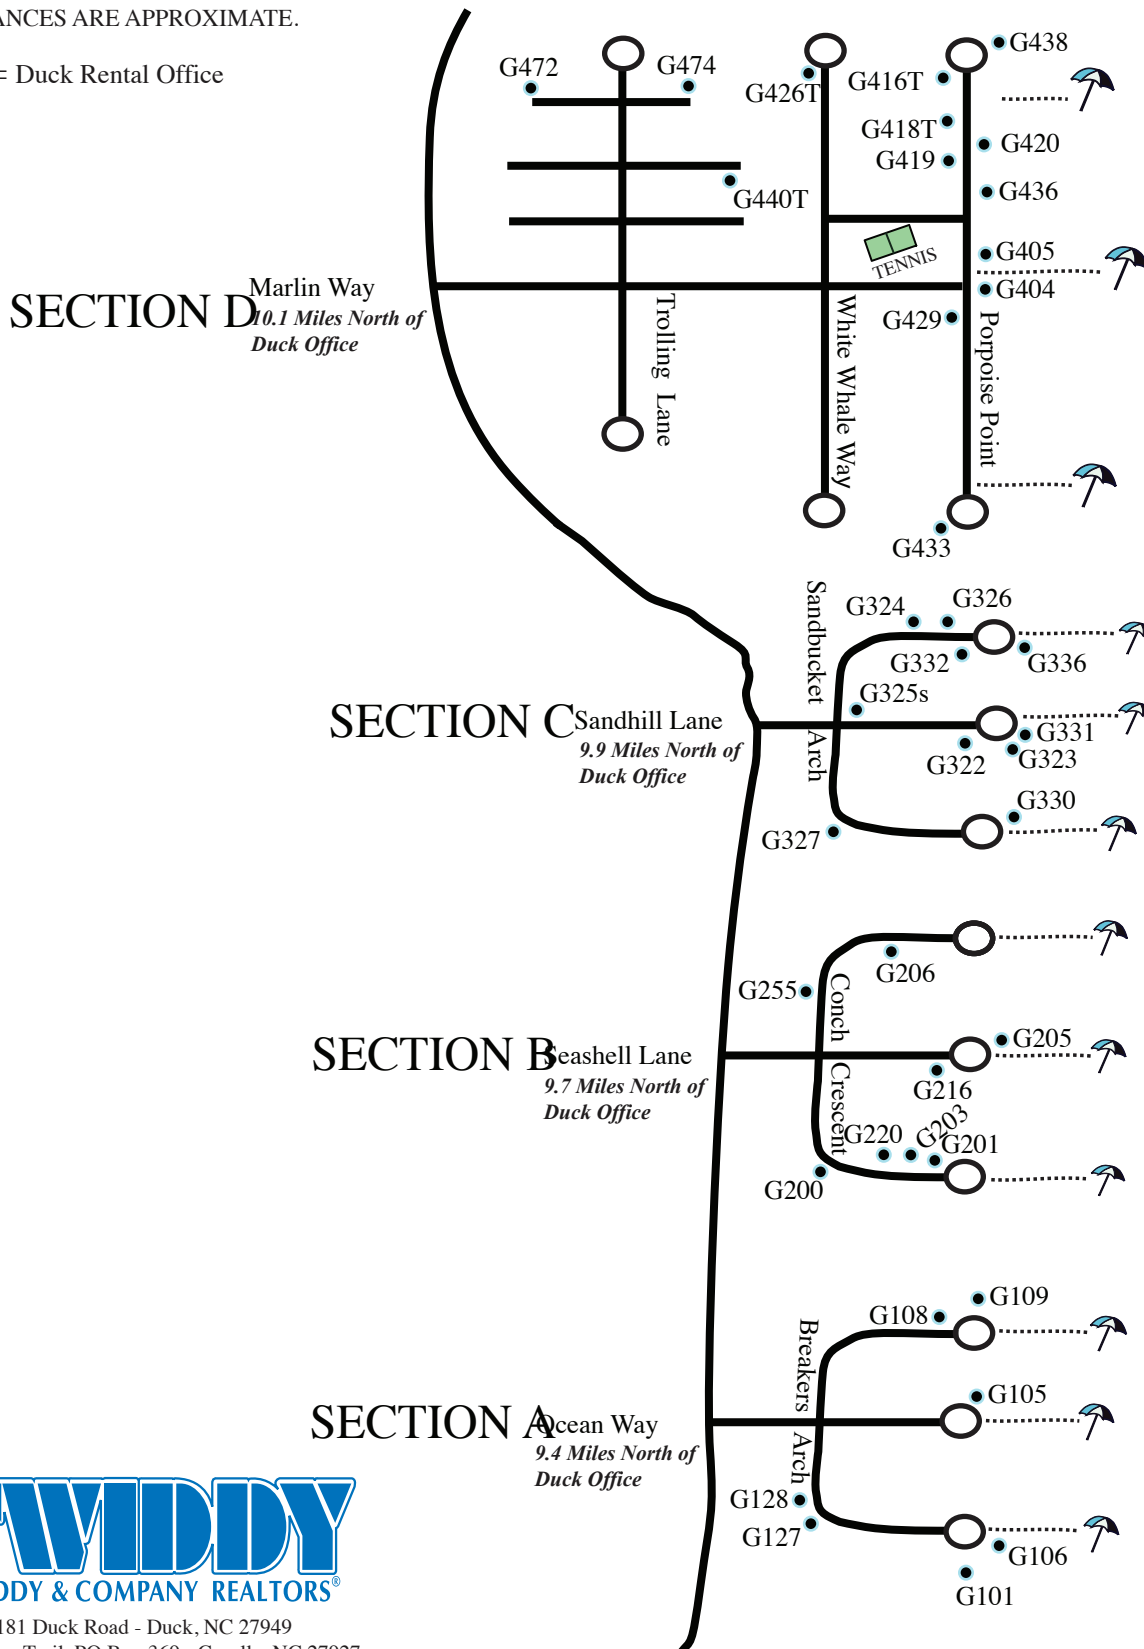

OCEAN SANDS SECTIONS A B C D

THIS MAP IS FOR DIRECTIONAL PURPOSES ONLY.
DISTANCES ARE APPROXIMATE.

T = Duck Rental Office

ATLANTIC OCEAN

TWIDDY
TWIDDY & COMPANY REALTORS®

1181 Duck Road - Duck, NC 27949
142 Ocean Trail, PO Box 369 - Corolla, NC 27927
Rentals: (252) 457-1100 (800) 489-4339

www.twiddy.com

T ★ You are here