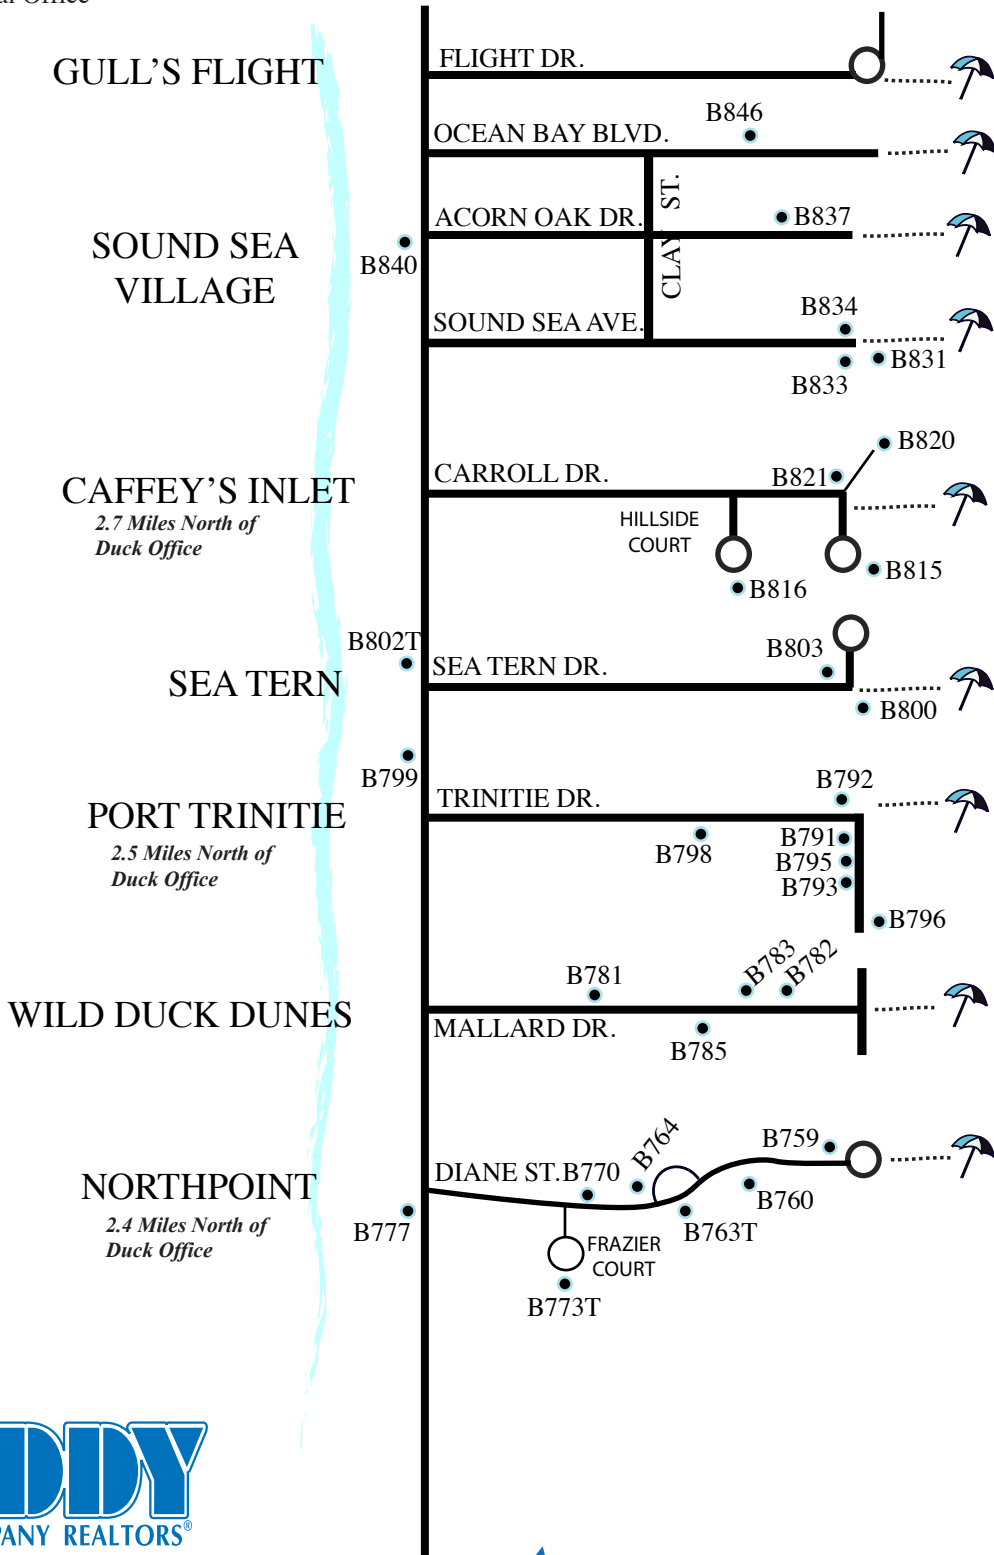

NORTHPOINT, WILD DUCK DUNES, PORT TRINITIE, SEA TERN, CAFFEY'S INLET, SOUND SEA VILLAGE & GULL'S FLIGHT

THIS MAP IS FOR DIRECTIONAL PURPOSES ONLY.
DISTANCES ARE APPROXIMATE.

T = Duck Rental Office

ATLANTIC OCEAN

1181 Duck Road - Duck, NC 27949
1142 Ocean Trail, PO Box 369 - Corolla, NC 27927
Rentals: (252) 457-1100 (800) 489-4339

www.twiddy.com

T ★ You are here