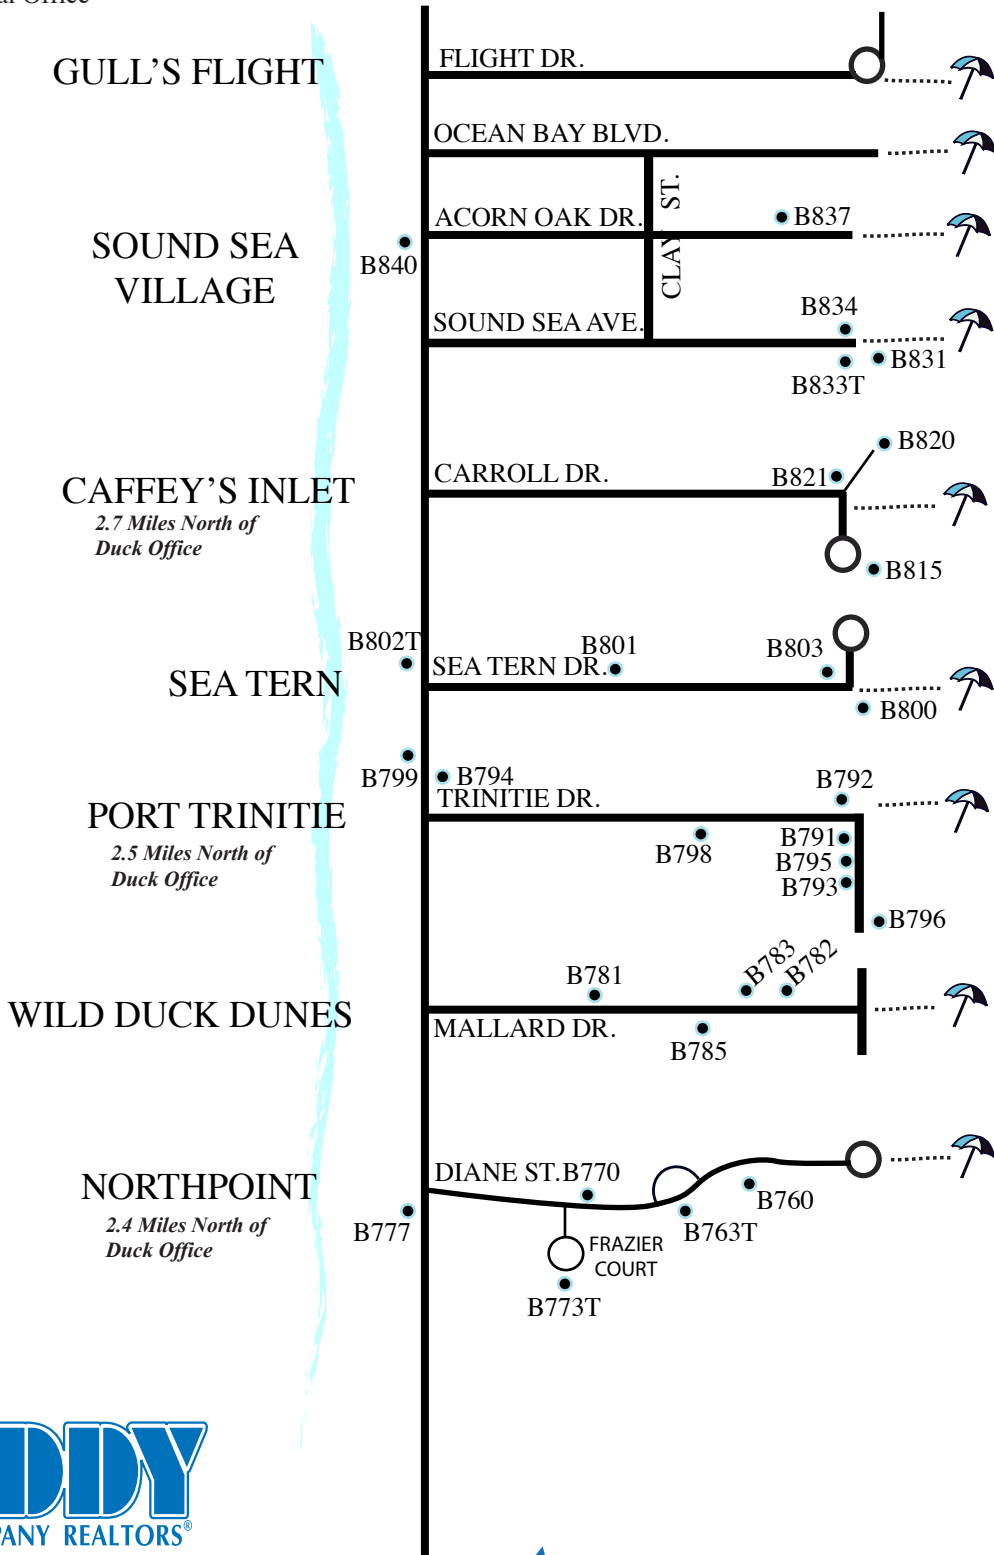

# NORTHPOINT, WILD DUCK DUNES, PORT TRINITIE, SEA TERN, CAFFEY'S INLET, SOUND SEA VILLAGE & GULL'S FLIGHT

THIS MAP IS FOR DIRECTIONAL PURPOSES ONLY.  
DISTANCES ARE APPROXIMATE.

**T** = Duck Rental Office

ATLANTIC OCEAN

1181 Duck Road - Duck, NC 27949  
1142 Ocean Trail, PO Box 369 - Corolla, NC 27927  
Rentals: (252) 457-1100 (800) 489-4339

[www.twiddy.com](http://www.twiddy.com)

**T** ★ You are here