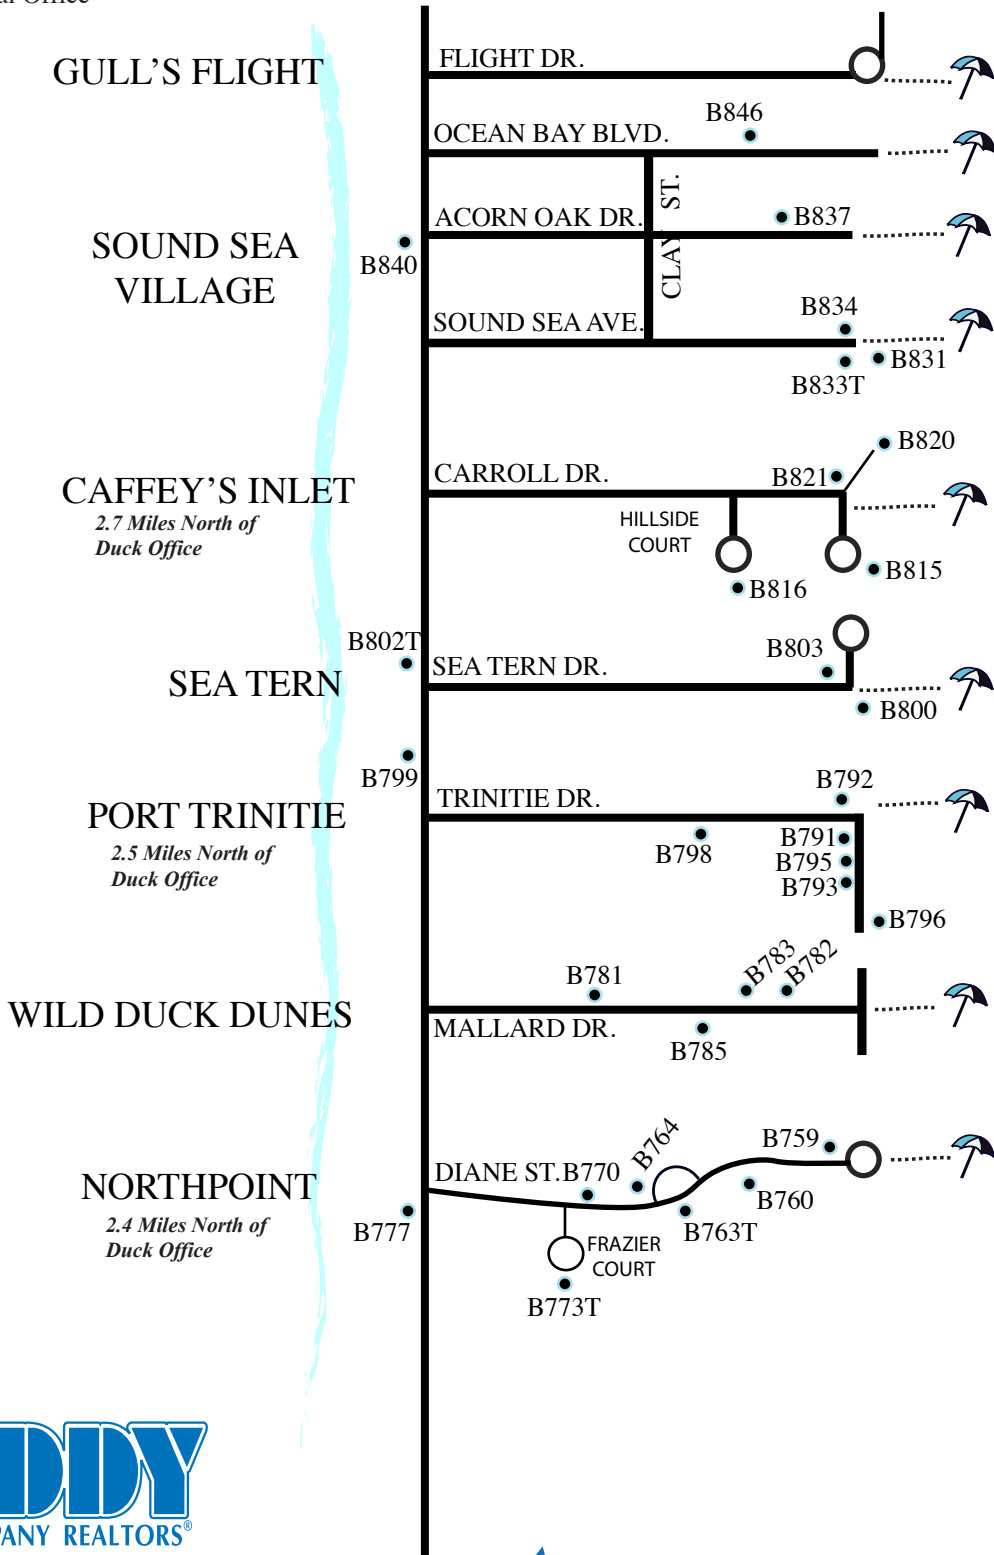

# NORTHPOINT, WILD DUCK DUNES, PORT TRINITIE, SEA TERN, CAFFEY'S INLET, SOUND SEA VILLAGE & GULL'S FLIGHT

THIS MAP IS FOR DIRECTIONAL PURPOSES ONLY.  
DISTANCES ARE APPROXIMATE.

**T** = Duck Rental Office

ATLANTIC OCEAN

1181 Duck Road - Duck, NC 27949  
1142 Ocean Trail, PO Box 369 - Corolla, NC 27927  
Rentals: (252) 457-1100 (800) 489-4339

[www.twiddy.com](http://www.twiddy.com)

**T** ★ You are here