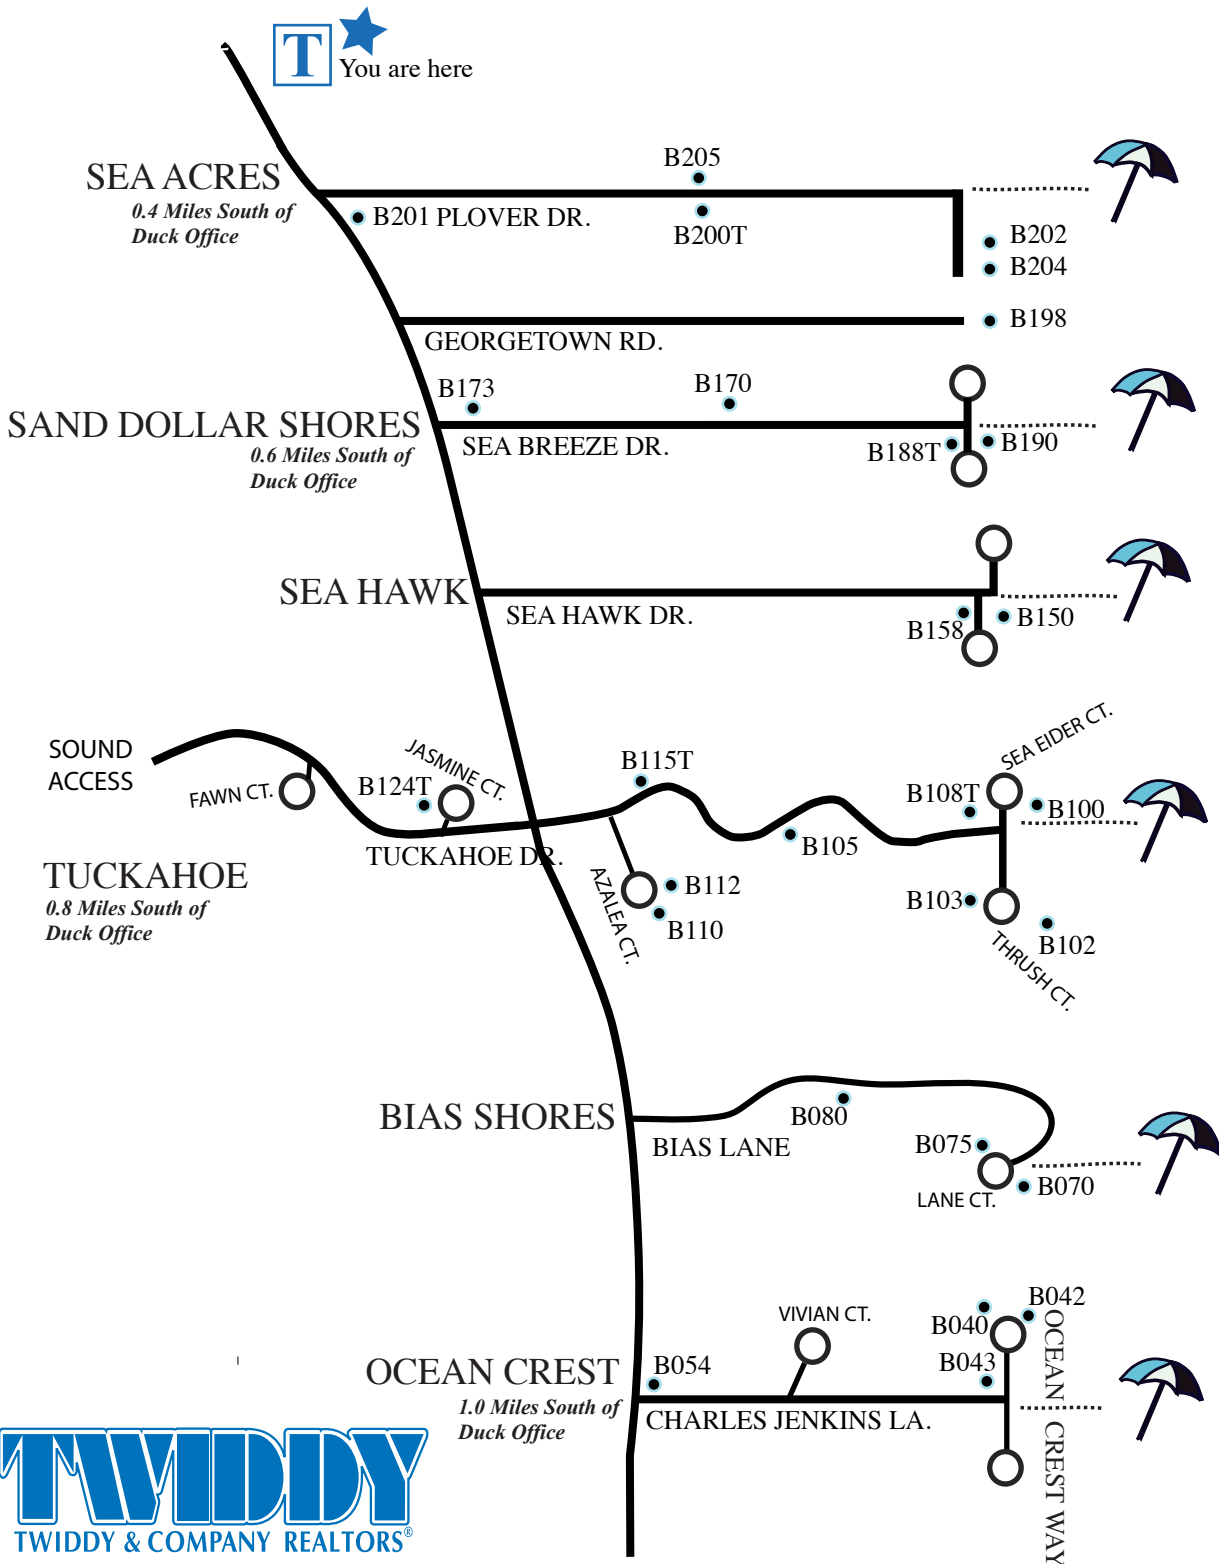

OCEAN CREST, BIAS SHORES, TUCKAHOE, SEA HAWK, SAND DOLLAR SHORES & SEA ACRES

T = Duck Rental Office

ATLANTIC OCEAN

1181 Duck Road - Duck, NC 27949
142 Ocean Trail, PO Box 369 - Corolla, NC 27927
Rentals: (252) 457-1100 (800) 489-4339

www.twiddy.com

THIS MAP IS FOR DIRECTIONAL PURPOSES ONLY.
DISTANCES ARE APPROXIMATE.