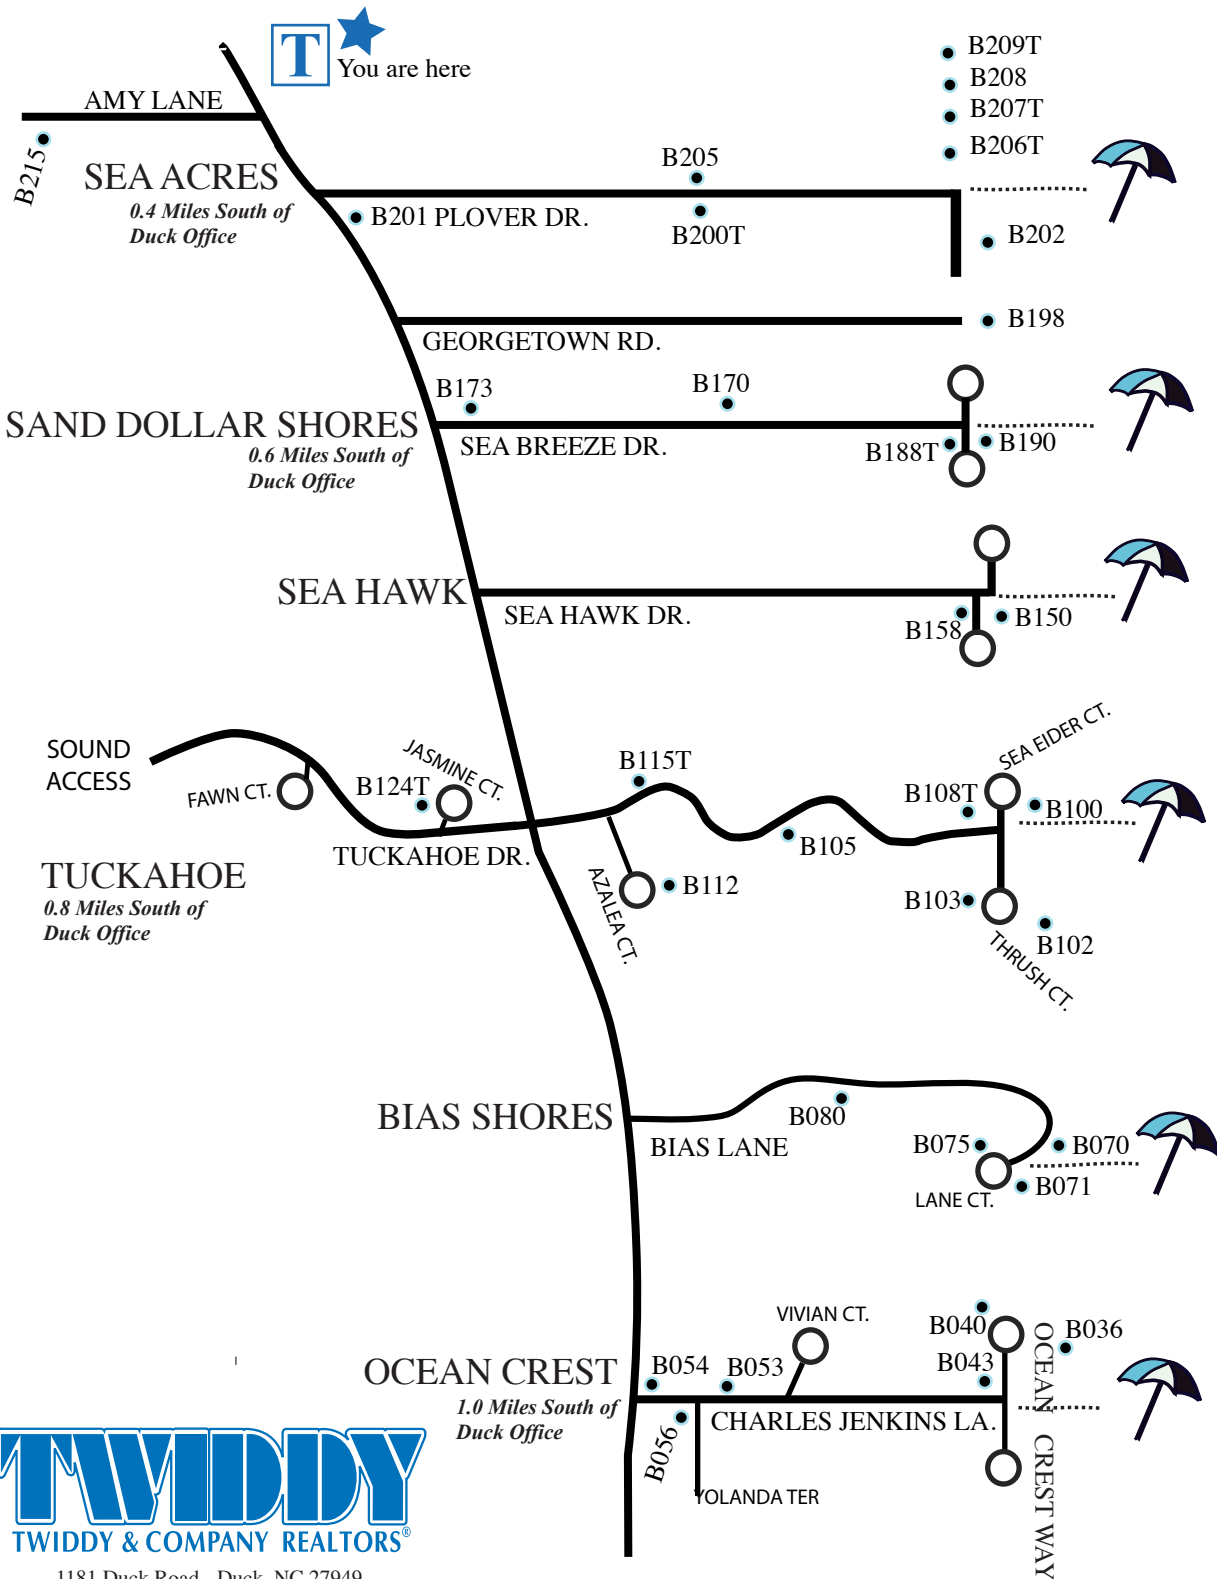

OCEAN CREST, BIAS SHORES, TUCKAHOE, SEA HAWK, SAND DOLLAR SHORES & SEA ACRES

T = Duck Rental Office

ATLANTIC OCEAN

1181 Duck Road - Duck, NC 27949
142 Ocean Trail, PO Box 369 - Corolla, NC 27927
Rentals: (252) 457-1100 (800) 489-4339

www.twiddy.com

THIS MAP IS FOR DIRECTIONAL PURPOSES ONLY.
DISTANCES ARE APPROXIMATE.