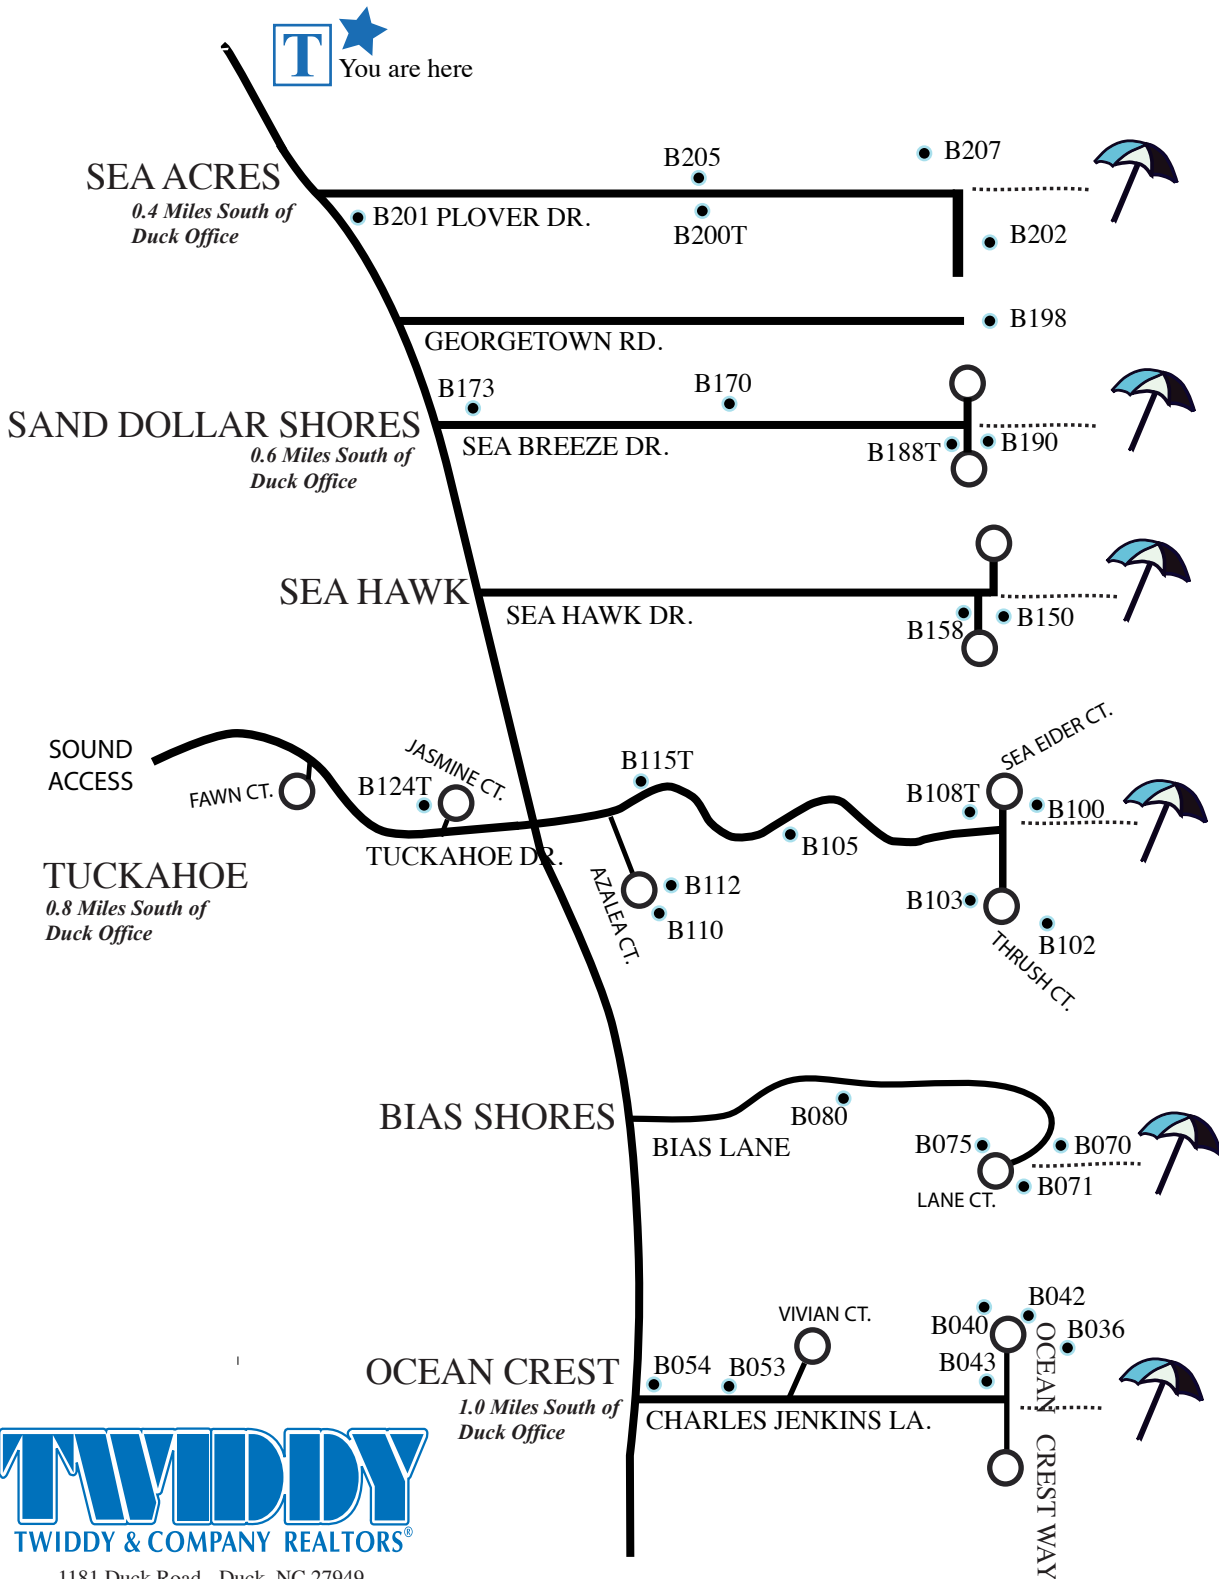

OCEAN CREST, BIAS SHORES, TUCKAHOE, SEA HAWK, SAND DOLLAR SHORES & SEA ACRES

T = Duck Rental Office

ATLANTIC OCEAN

1181 Duck Road - Duck, NC 27949
142 Ocean Trail, PO Box 369 - Corolla, NC 27927
Rentals: (252) 457-1100 (800) 489-4339

www.twiddy.com

THIS MAP IS FOR DIRECTIONAL PURPOSES ONLY.
DISTANCES ARE APPROXIMATE.