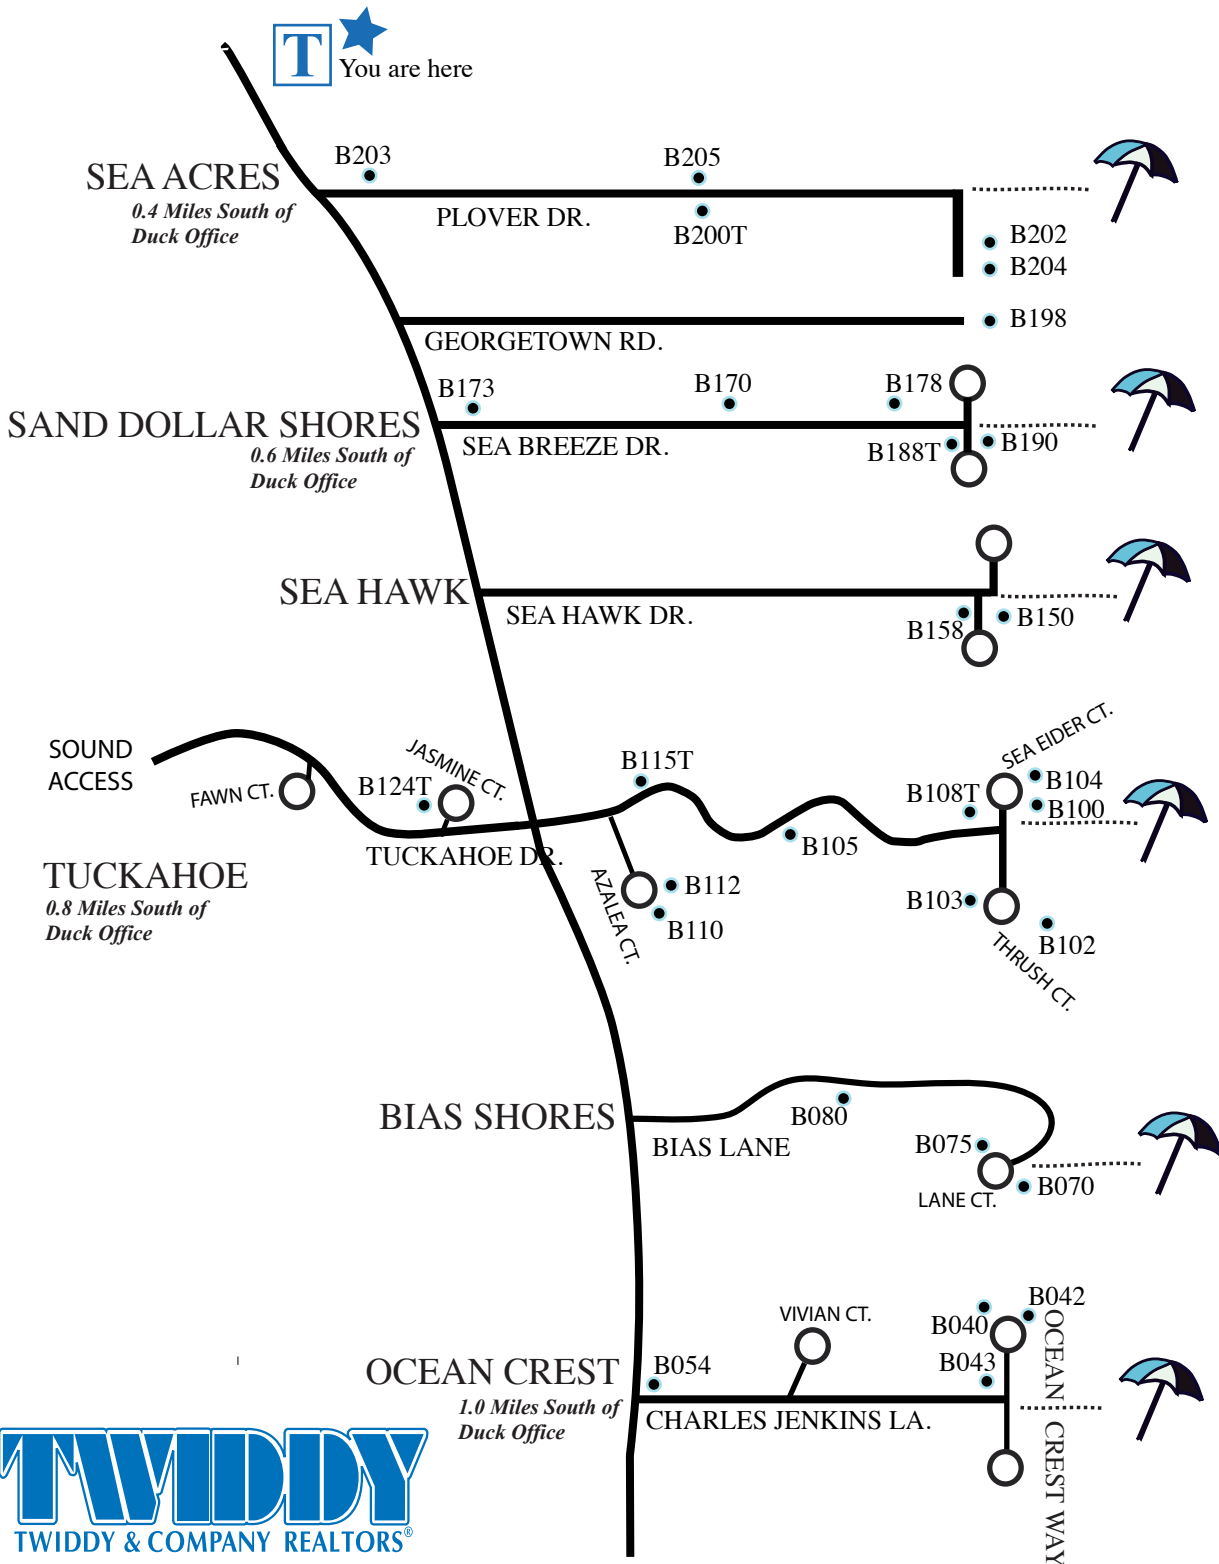

# OCEAN CREST, BIAS SHORES, TUCKAHOE, SEA HAWK, SAND DOLLAR SHORES & SEA ACRES

**T** = Duck Rental Office

ATLANTIC OCEAN

1181 Duck Road - Duck, NC 27949  
142 Ocean Trail, PO Box 369 - Corolla, NC 27927  
Rentals: (252) 457-1100 (800) 489-4339

[www.twiddy.com](http://www.twiddy.com)

THIS MAP IS FOR DIRECTIONAL PURPOSES ONLY.  
DISTANCES ARE APPROXIMATE.