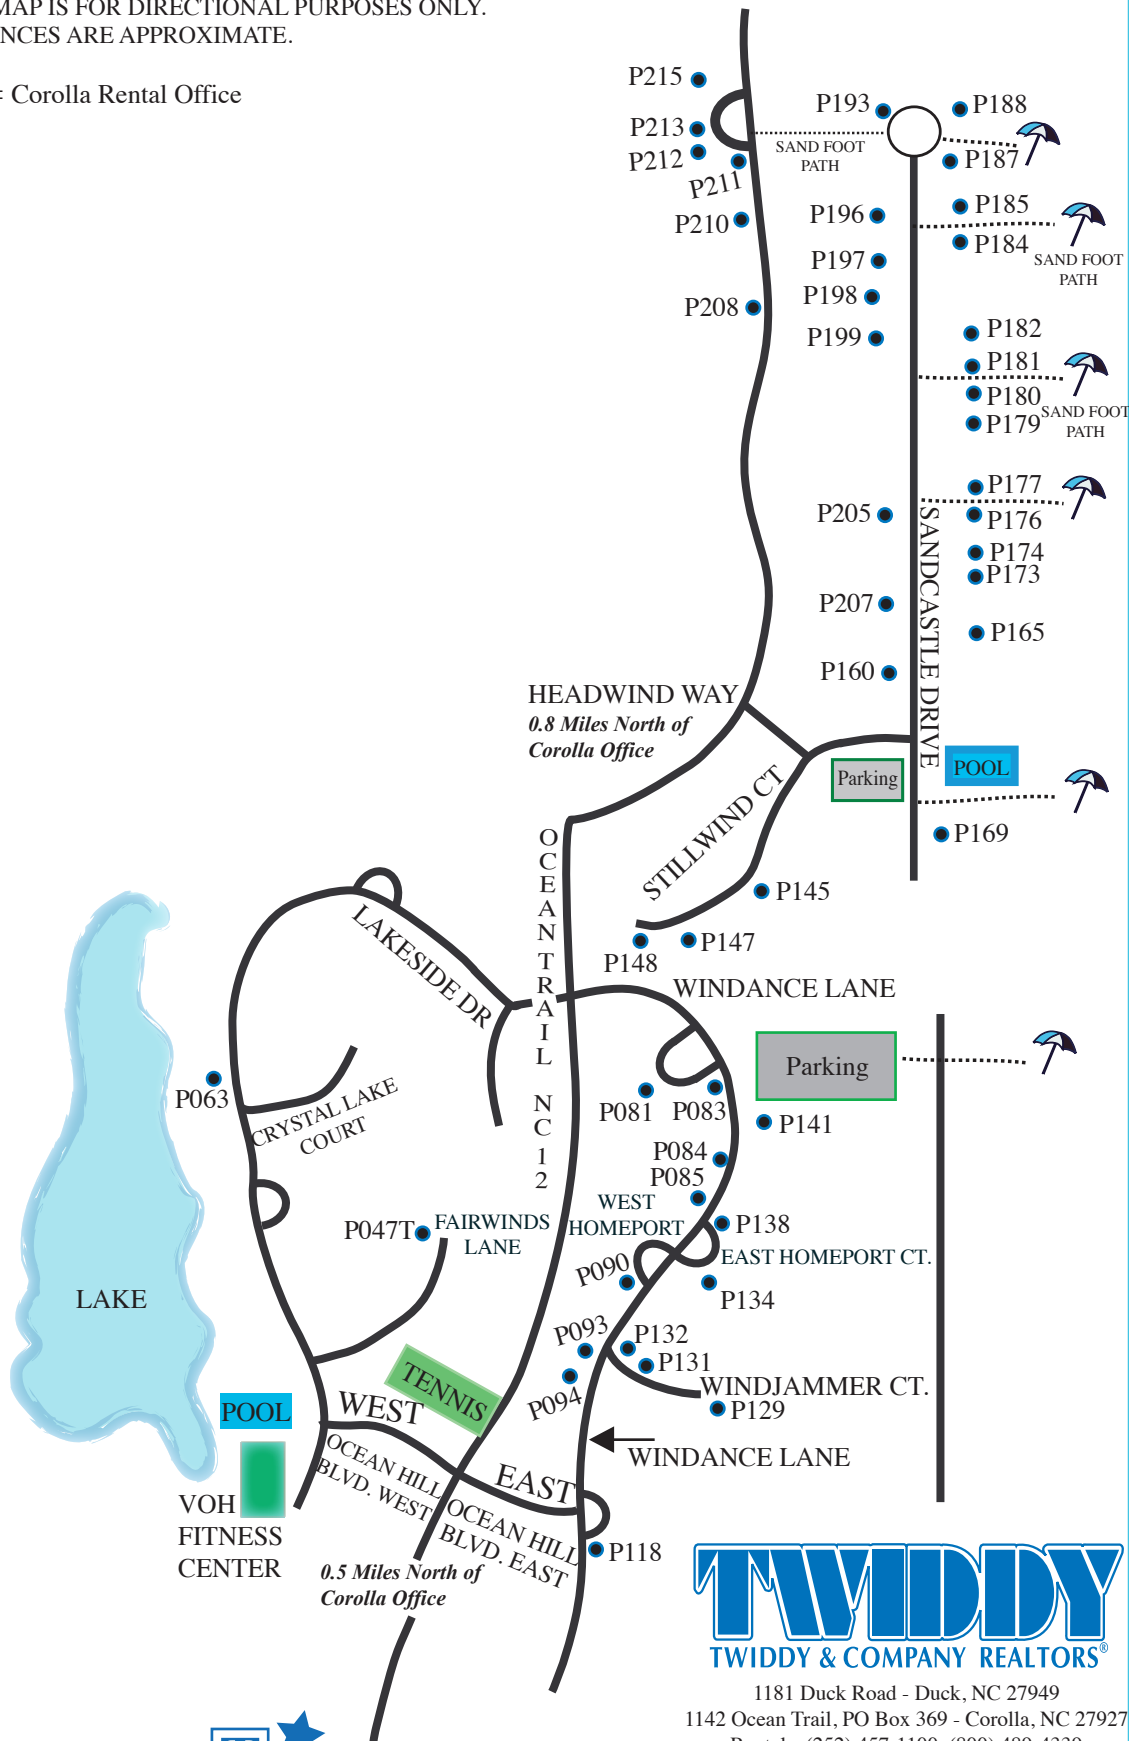

THE VILLAGES AT OCEAN HILL

THIS MAP IS FOR DIRECTIONAL PURPOSES ONLY.
DISTANCES ARE APPROXIMATE.

T = Corolla Rental Office

ATLANTIC OCEAN

T ★ You are here

TWIDDY
TWIDDY & COMPANY REALTORS®

1181 Duck Road - Duck, NC 27949
1142 Ocean Trail, PO Box 369 - Corolla, NC 27927
Rentals: (252) 457-1100 (800) 489-4339