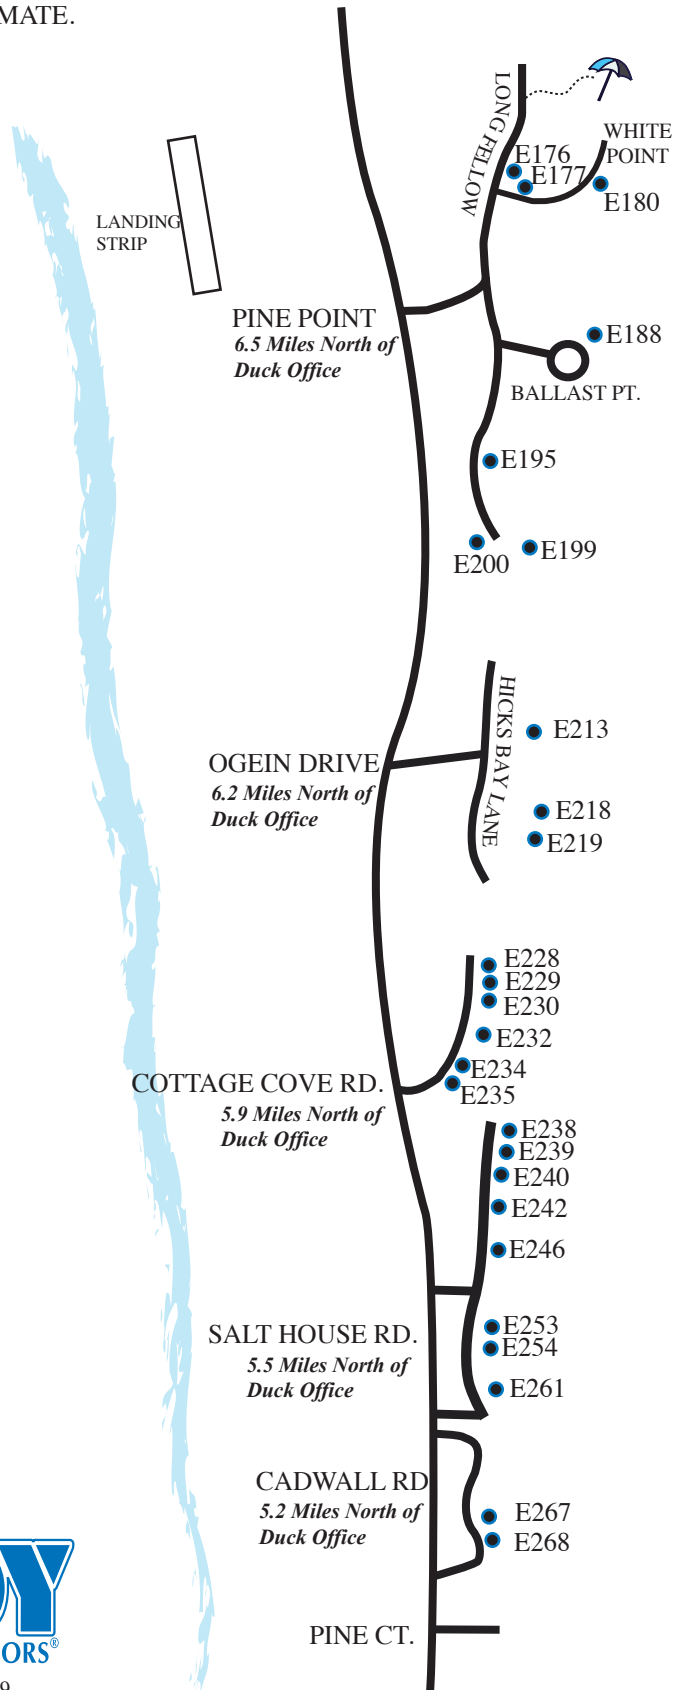

PINE ISLAND SOUTH

THIS MAP IS FOR DIRECTIONAL PURPOSES ONLY.
DISTANCES ARE APPROXIMATE.

T = Duck Rental Office

 = BEACH ACCESS

ATLANTIC OCEAN

TWIDDY
TWIDDY & COMPANY REALTORS®

1181 Duck Road - Duck, NC 27949
1142 Ocean Trail, PO Box 369 - Corolla, NC 27927
Rentals: (252) 457-1100 (800) 489-4339

www.twiddy.com

T ★ You are here