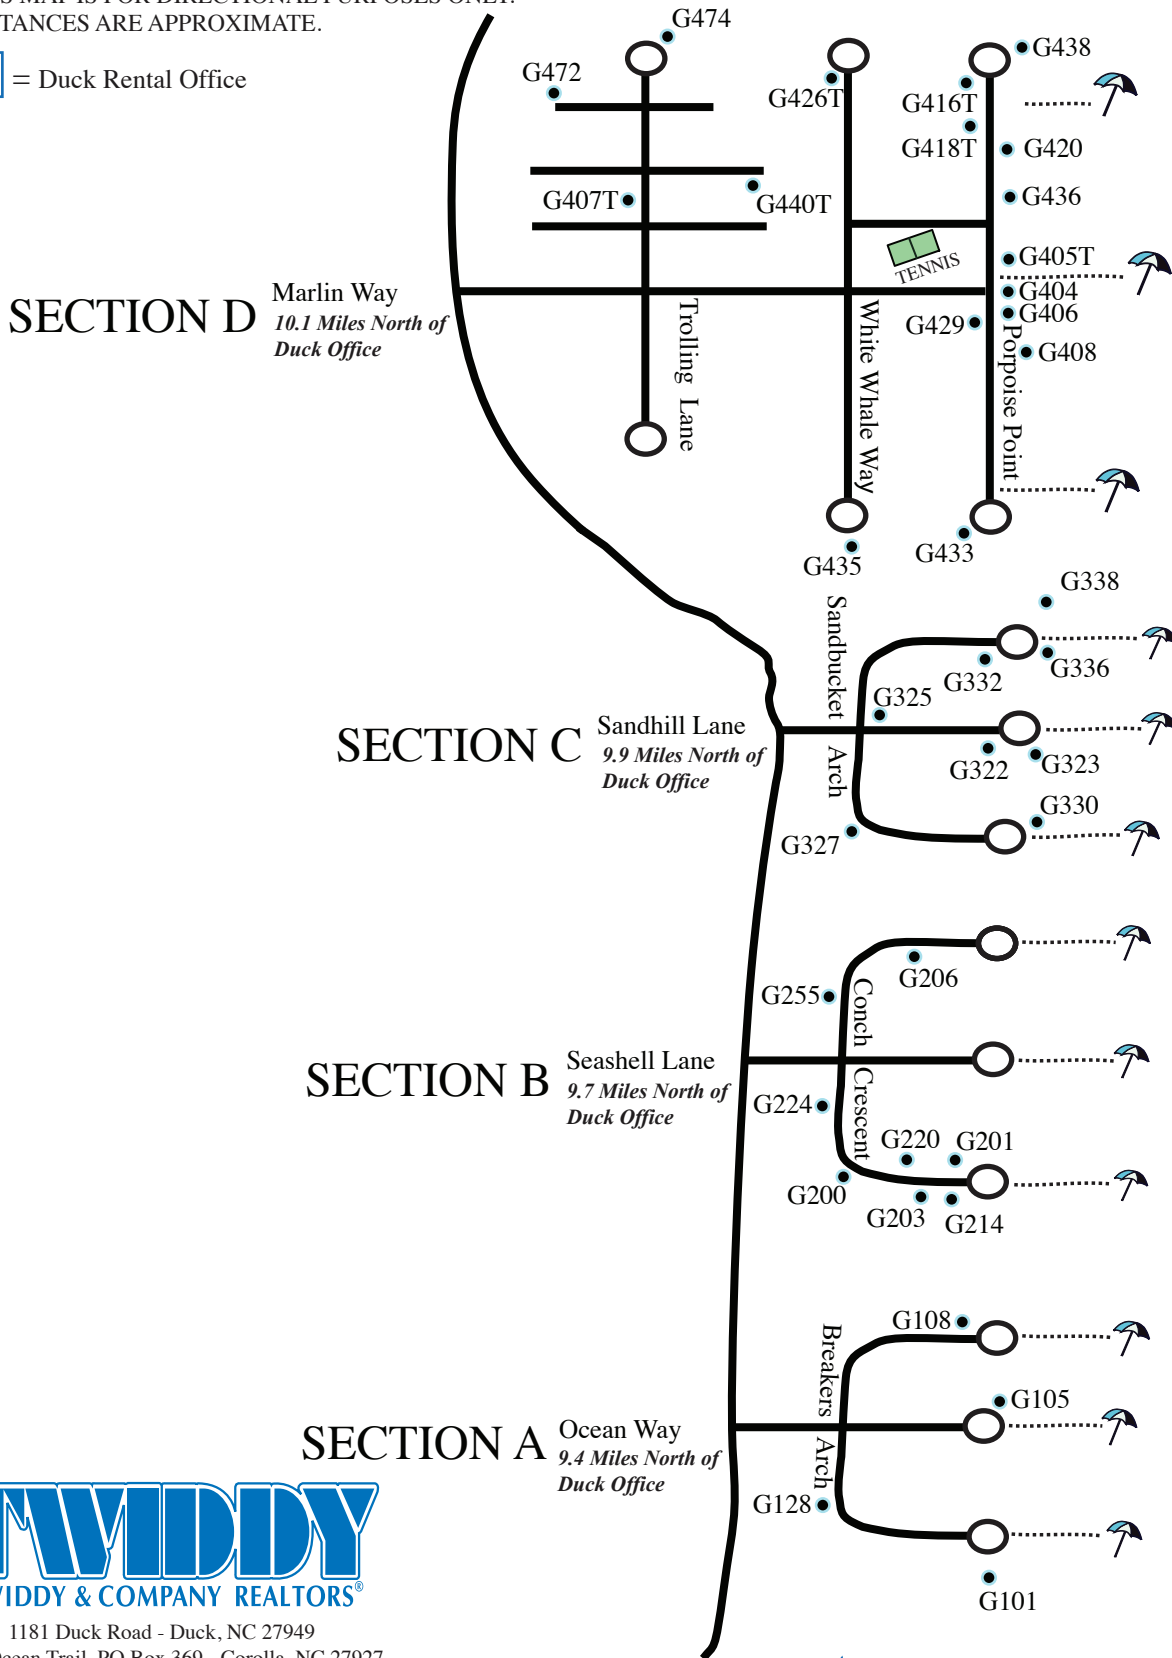

# OCEAN SANDS SECTIONS A B C D

THIS MAP IS FOR DIRECTIONAL PURPOSES ONLY.  
DISTANCES ARE APPROXIMATE.

**T** = Duck Rental Office

 = BEACH ACCESS

ATLANTIC OCEAN

**TWIDDY**  
TWIDDY & COMPANY REALTORS®

1181 Duck Road - Duck, NC 27949  
142 Ocean Trail, PO Box 369 - Corolla, NC 27927  
Rentals: (252) 457-1100 (800) 489-4339

[www.twiddy.com](http://www.twiddy.com)

**T**  You are here