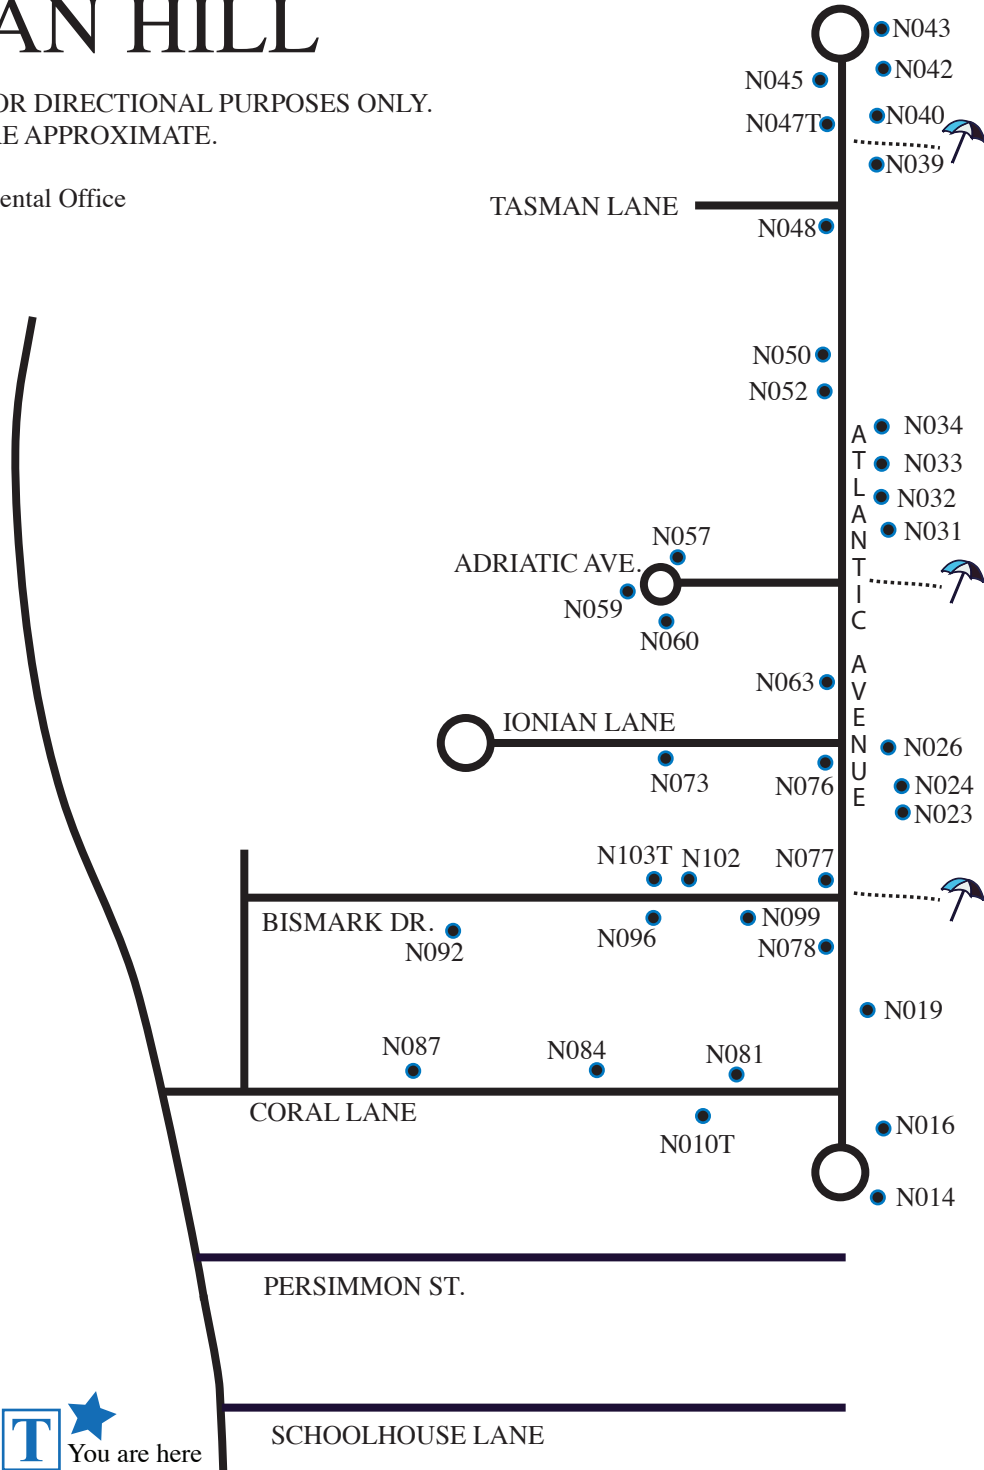

# OCEAN HILL

THIS MAP IS FOR DIRECTIONAL PURPOSES ONLY.  
DISTANCES ARE APPROXIMATE.

**T** = Corolla Rental Office

**T** ★ You are here

ATLANTIC OCEAN

1181 Duck Road - Duck, NC 27949  
1142 Ocean Trail, PO Box 369 - Corolla, NC 27927  
Rentals: (252) 457-1100 (800) 489-4339