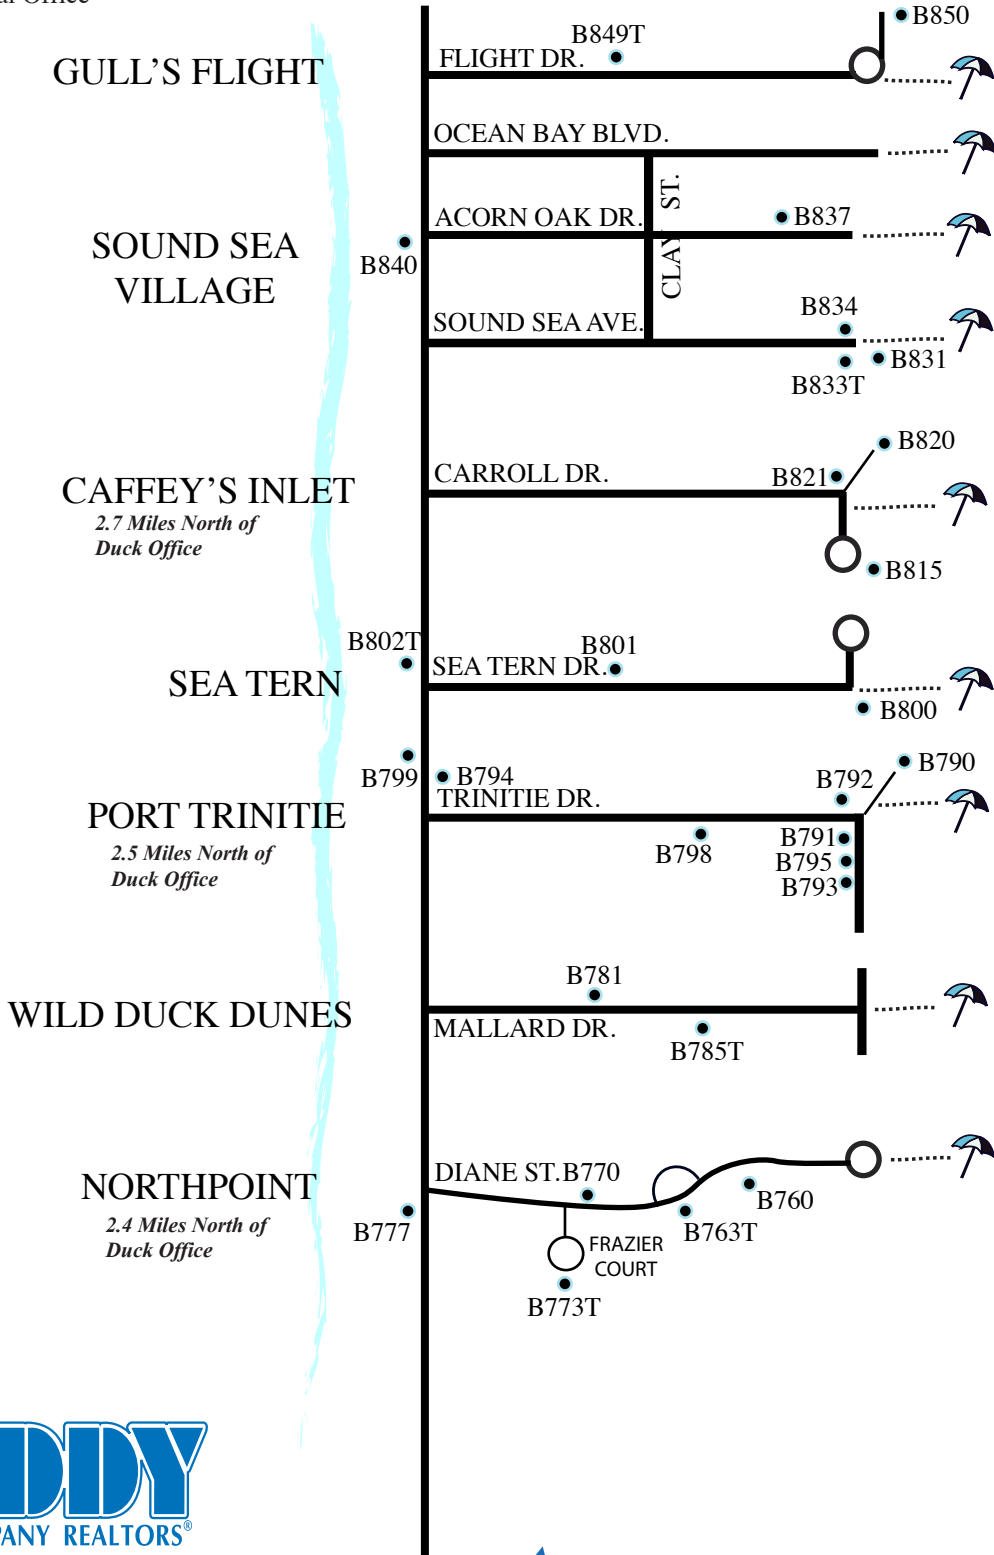

NORTHPOINT, WILD DUCK DUNES, PORT TRINITIE, SEA TERN, CAFFEY'S INLET, SOUND SEA VILLAGE & GULL'S FLIGHT

THIS MAP IS FOR DIRECTIONAL PURPOSES ONLY.
DISTANCES ARE APPROXIMATE.

T = Duck Rental Office

ATLANTIC OCEAN

1181 Duck Road - Duck, NC 27949
1142 Ocean Trail, PO Box 369 - Corolla, NC 27927
Rentals: (252) 457-1100 (800) 489-4339

www.twiddy.com

T ★ You are here