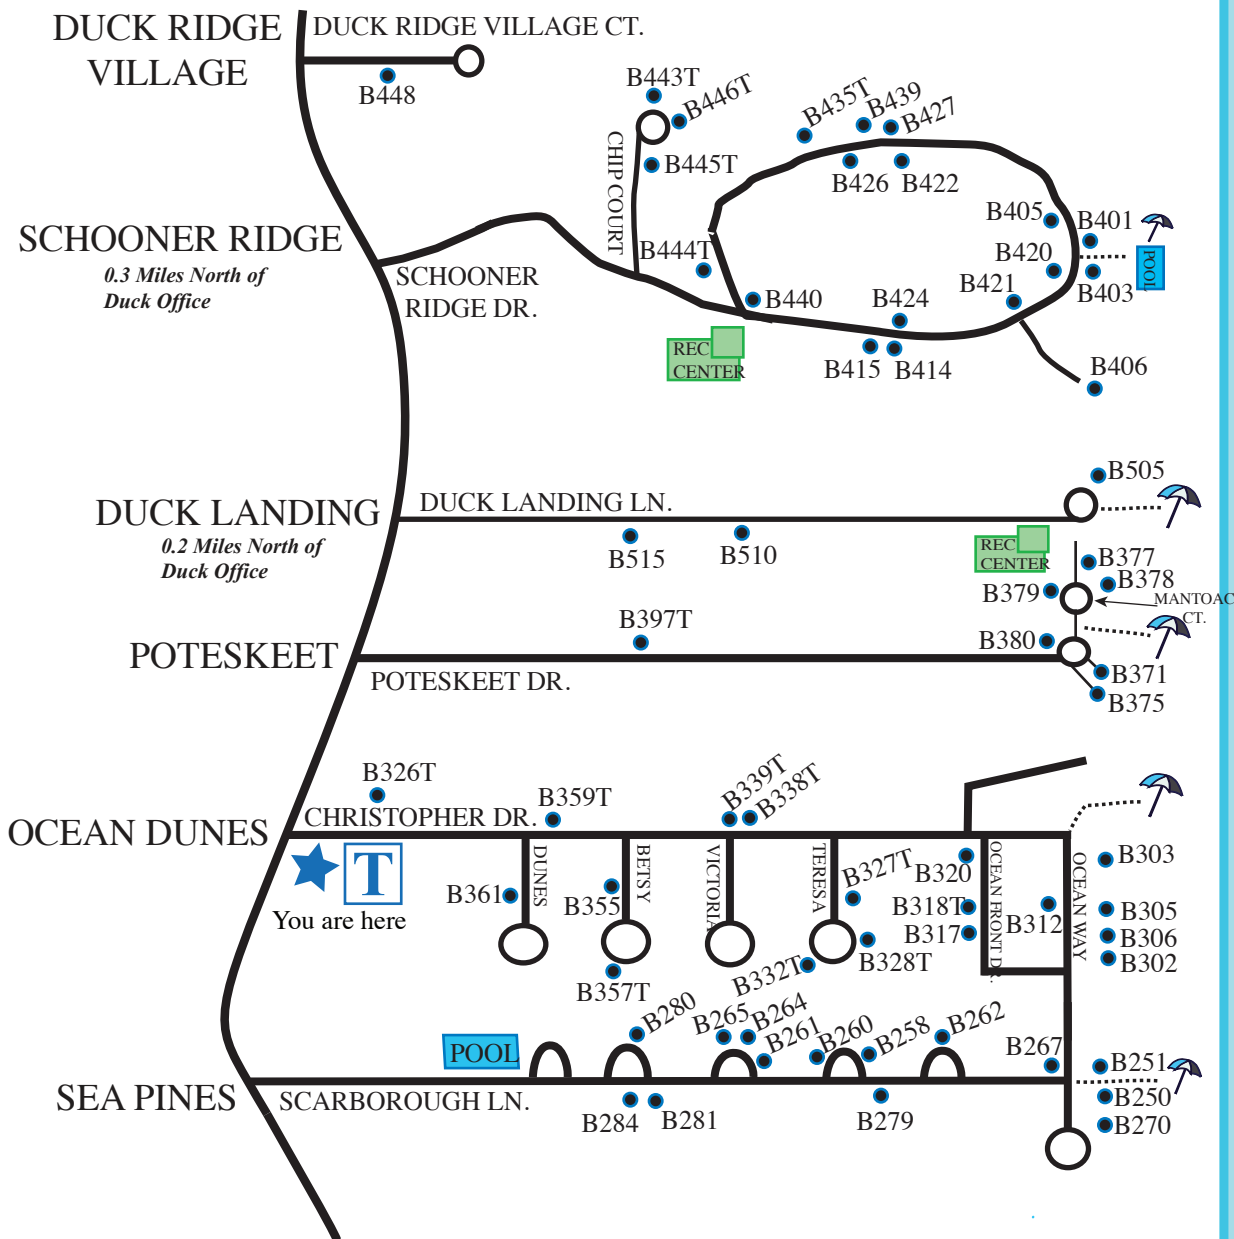

# SEA PINES, OCEAN DUNES, POTESKEET, DUCK LANDING, SCHOONER RIDGE & DUCK RIDGE VILLAGE

**T** = Duck Rental Office

ATLANTIC OCEAN

1181 Duck Road - Duck, NC 27949  
 142 Ocean Trail, PO Box 369 - Corolla, NC 27927  
 Rentals: (252) 457-1100 (800) 489-4339  
[www.twiddy.com](http://www.twiddy.com)

THIS MAP IS FOR DIRECTIONAL PURPOSES ONLY.  
 DISTANCES ARE APPROXIMATE.