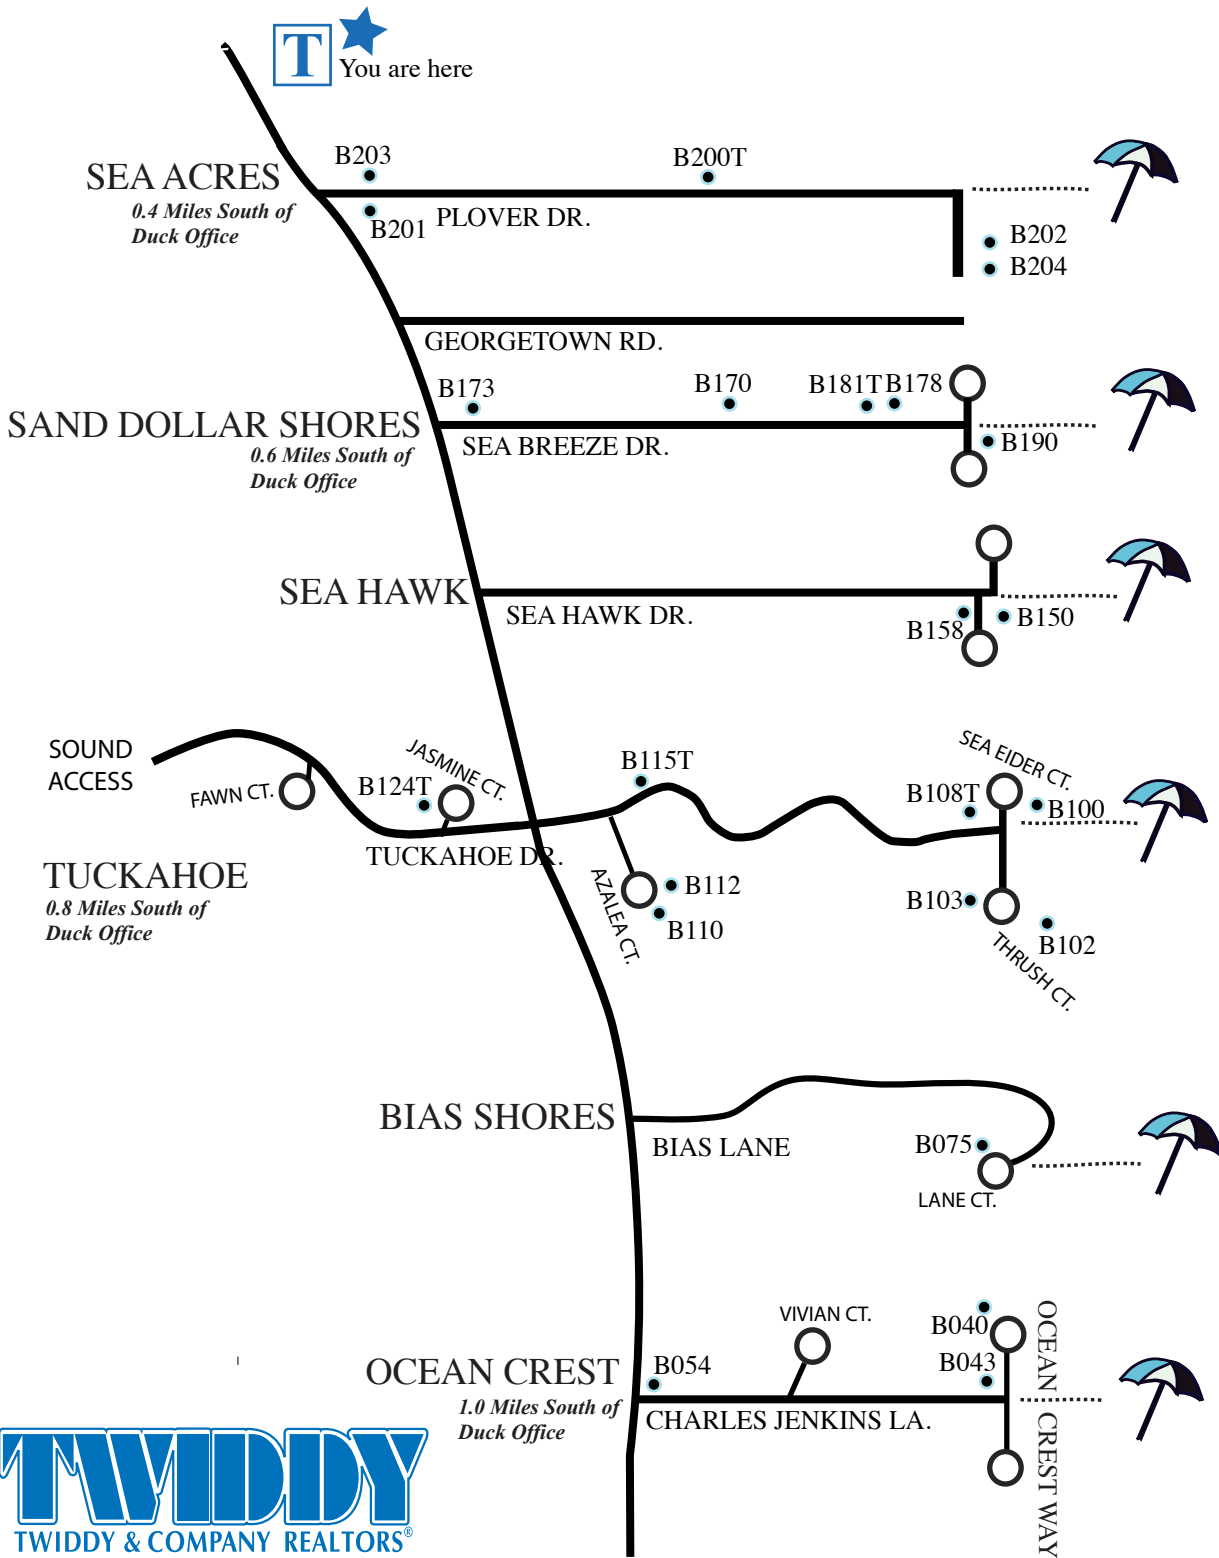

OCEAN CREST, BIAS SHORES, TUCKAHOE, SEA HAWK, SAND DOLLAR SHORES & SEA ACRES

T = Duck Rental Office

ATLANTIC OCEAN

1181 Duck Road - Duck, NC 27949
142 Ocean Trail, PO Box 369 - Corolla, NC 27927
Rentals: (252) 457-1100 (800) 489-4339

www.twiddy.com

THIS MAP IS FOR DIRECTIONAL PURPOSES ONLY.
DISTANCES ARE APPROXIMATE.