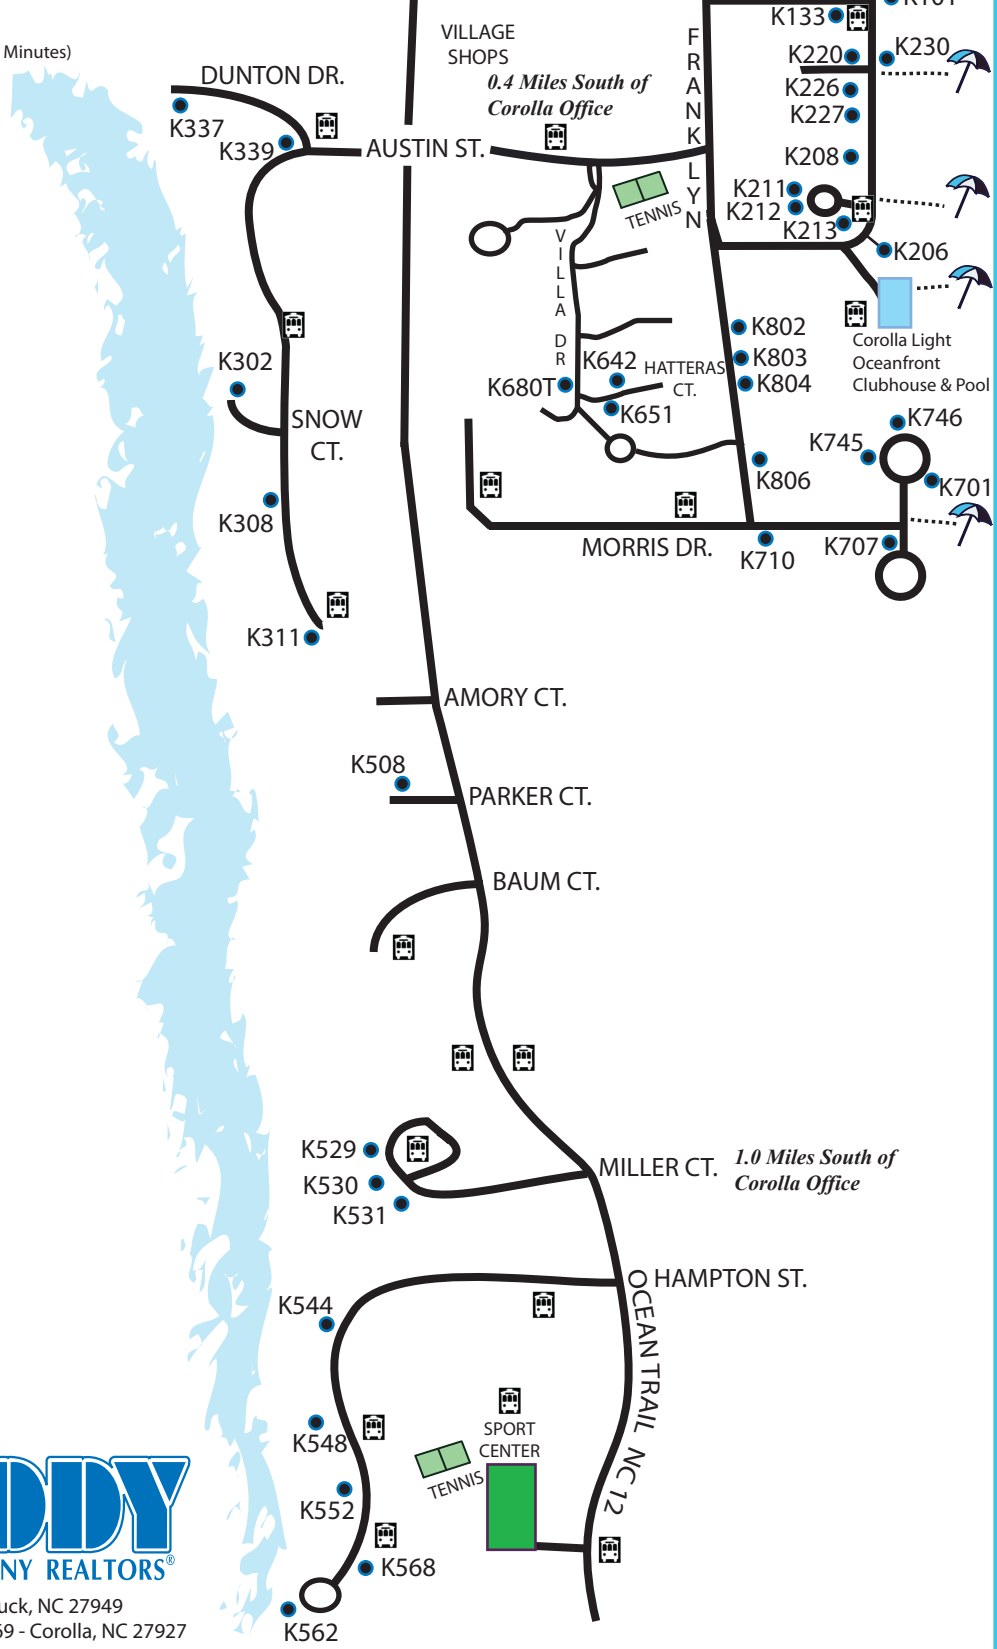

COROLLA LIGHT

THIS MAP IS FOR DIRECTIONAL PURPOSES ONLY.
DISTANCES ARE APPROXIMATE.

T = Corolla Rental Office

 = Trolley Stop
(Comes Every 20-25 Minutes)

T  You are here

 = BEACH ACCESS

ATLANTIC OCEAN

TWIDDY
TWIDDY & COMPANY REALTORS®

1181 Duck Road - Duck, NC 27949
1142 Ocean Trail, PO Box 369 - Corolla, NC 27927
Rentals: (252) 457-1100 (800) 489-4339

www.twiddy.com