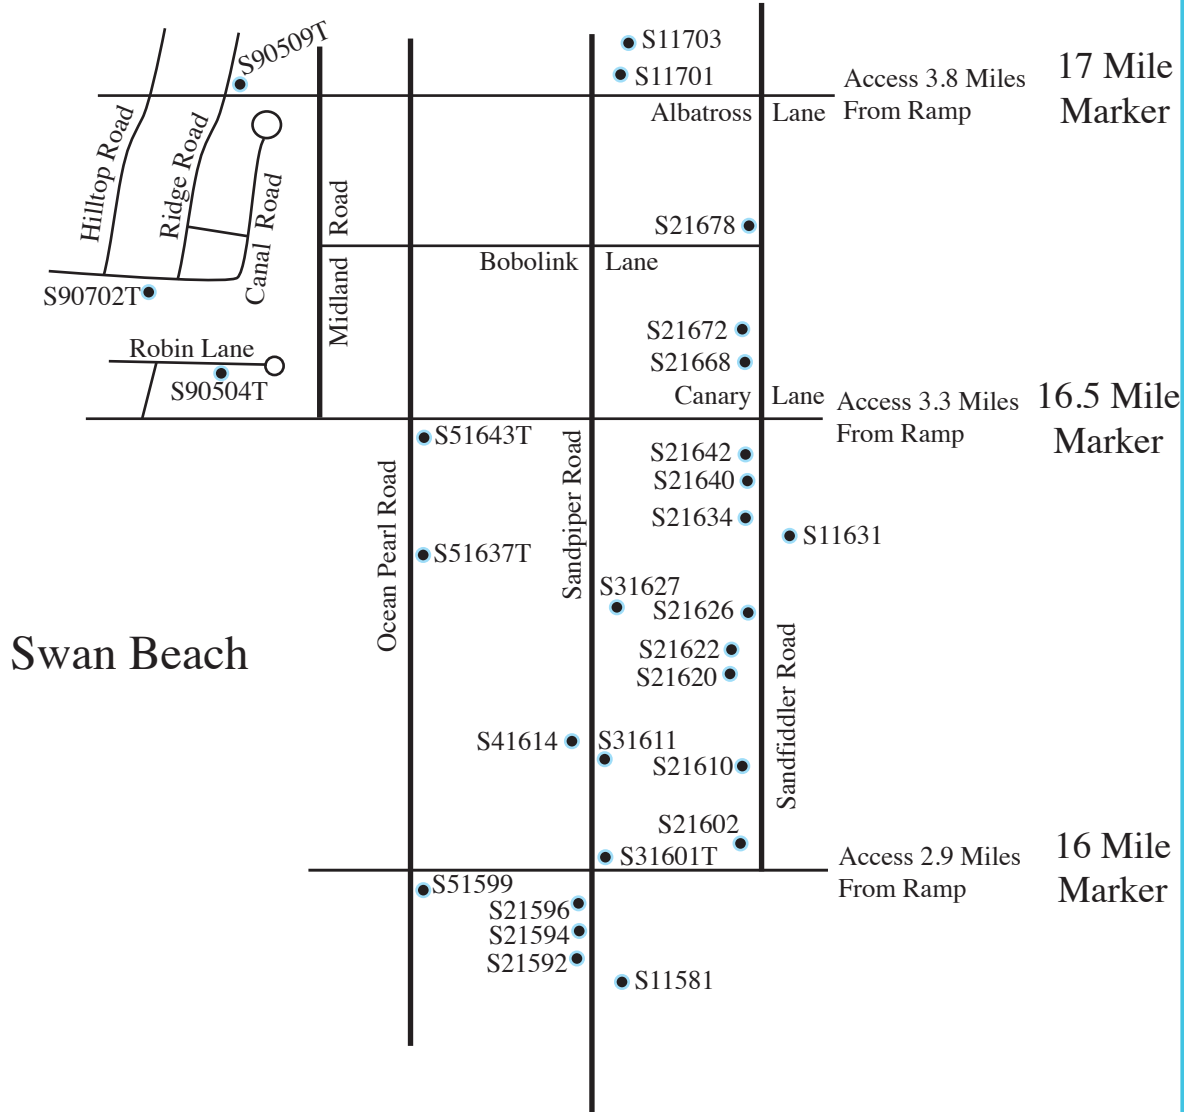

# 4 X 4 SOUTH SWAN BEACH

THIS MAP IS FOR DIRECTIONAL PURPOSES ONLY.  
DISTANCES ARE APPROXIMATE.

Swan Beach

ATLANTIC OCEAN

1181 Duck Road - Duck, NC 27949  
1142 Ocean Trail, PO Box 369 - Corolla, NC 27927  
Rentals: (252) 457-1100 (800) 489-4339

[www.twiddy.com](http://www.twiddy.com)

Main Ramp to  
Access 4x4 Area  
1.2 Miles North of  
Corolla Office

**T** ★ You are here

**T** = Corolla Rental Office